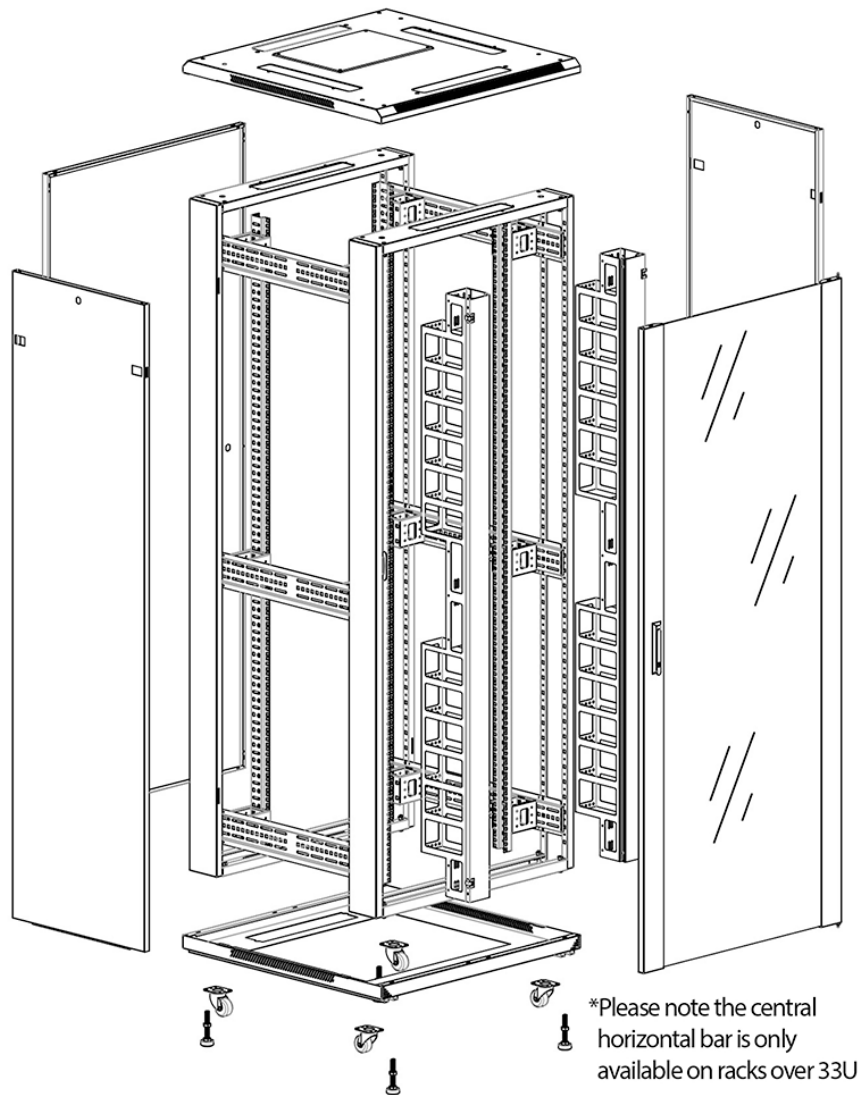

Environ CR800 33U Rack 800x600mm Glass (F) Steel
(R) B/Panels F/Mgmt Black - F/Pack

Item Code: 542-3386-GSBF-BK-FP

excel
without compromise.

Product drawings