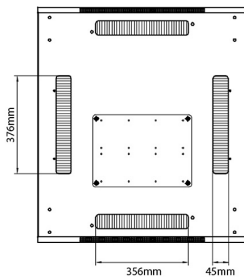

Product Specifications

Feature	Values
Number of rack units (RU)	33
Model	Comms Rack
Width	800 mm
Depth	600 mm
Height	1670 mm
Colour	Black
Number of doors	2
Front door material	Glass
Front door locking system	One point
Rear door material	Steel
Rear door locking system	One point

Standards

Standard	Detail
ANSI/EIA-310-E	Electronic Industries Association standard for horizontal spacing, vertical hole spacing, rack opening and front panel width
BS EN 60297-3-100:2009	Mechanical structures for electronic equipment. Dimensions of mechanical structures of the 482,6 mm (19 in) series. Basic dimensions of front panels, subracks, chassis, racks and cabinets
DIN 41494 Part 1 & 7	Panel Mounting Racks For Electronics Equipments; Racks And Panels, Dimensions; Dimensions of cabinets and suites of racks

Front

Side

Rear

Roof

Base

Base Cut Out Dimensions

580 mm Wide
 by
 276 mm Deep (600 mm deep rack)
 476 mm Deep (800 mm deep rack)
 676 mm Deep (1000 mm deep rack)

Part Number Table