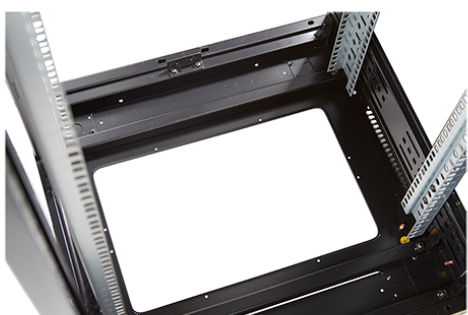

✕ Large cut out in base for cable entry

✕ Brush strip cable entry in roof and base of rack

✕ IP20 when fitted with base plate

✕ Racks supplied assembled or flat packed

Product Overview

Environ CR800 Comms Racks are a versatile range of 800mm wide racks with features suitable for a wide range of applications within the data, security, audio visual and telecommunications markets.

Product images

Four-way brush entry roof panel

Quick-slam latch side panels

Swing handle glass front door

Steel rear door

Large base entry

High-density vertical cable management

Environ CR800 33U Rack 800x600mm Glass (F) Steel
(R) B/Panels F/Mgmt Black - F/Pack