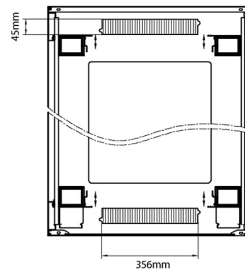

Product Specifications

Feature	Values
Number of rack units (RU)	33
Model	Comms Rack
Width	800 mm
Depth	600 mm
Height	1670 mm
Colour	Black
Number of doors	2
Front door material	Glass
Front door locking system	One point
Rear door material	Steel
Rear door locking system	One point

Standards

Standard	Detail
ANSI/EIA-310-E	Electronic Industries Association standard for horizontal spacing, vertical hole spacing, rack opening and front panel width
BS EN 60297-3-100:2009	Mechanical structures for electronic equipment. Dimensions of mechanical structures of the 482,6 mm (19 in) series. Basic dimensions of front panels, subracks, chassis, racks and cabinets
DIN 41494 Part 1 & 7	Panel Mounting Racks For Electronics Equipments; Racks And Panels, Dimensions; Dimensions of cabinets and suites of racks

Front

Side

Rear

Roof

Base

Base Cut Out Dimensions

580 mm Wide
 by
 276 mm Deep (600 mm deep rack)
 476 mm Deep (800 mm deep rack)
 676 mm Deep (1000 mm deep rack)

Part Number Table