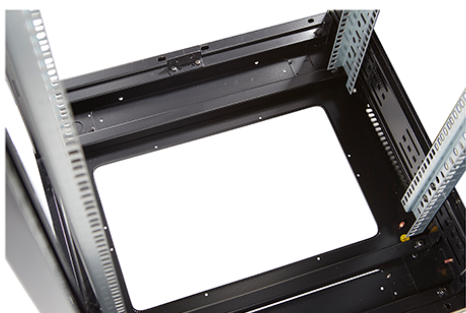

✕ Large cut out in base for cable entry

✕ Brush strip cable entry in roof and base of rack

✕ IP20 when fitted with base plate

✕ Racks supplied assembled or flat packed

Product Overview

Environ CR800 Comms Racks are a versatile range of 800mm wide racks with features suitable for a wide range of applications within the data, security, audio visual and telecommunications markets.

Product images

Four-way brush entry roof panel

Quick-slam latch side panels

Swing handle glass front door

Steel rear door

Large base entry

High-density vertical cable management

Environ CR800 33U Rack 800x600mm Glass (F) Steel
(R) B/Panels F/Mgmt Black