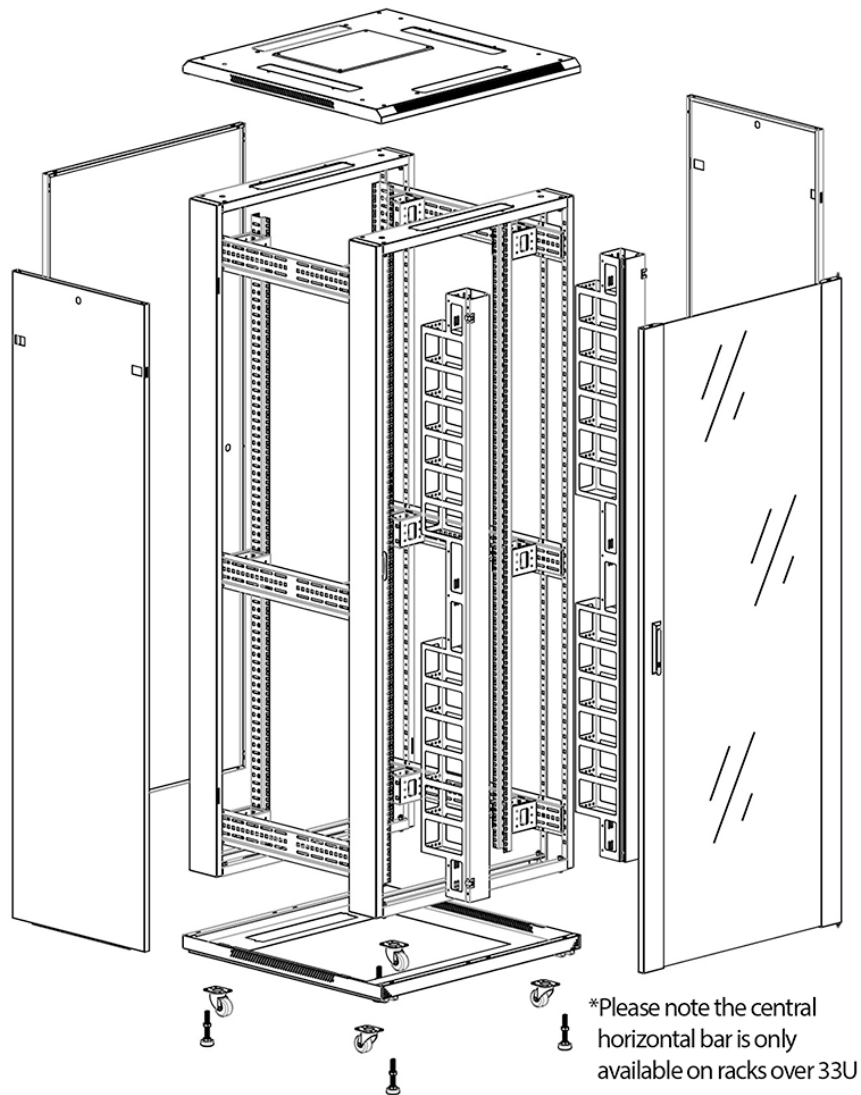

Environ CR800 33U Rack 800x600mm Glass (F) Steel
(R) B/Panels F/Mgmt Black

Item Code: 542-3386-GSBF-BK

excel
without compromise.

Product drawings