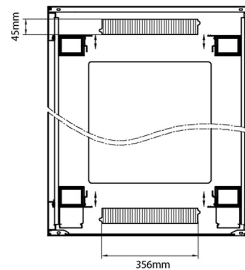

Product Specifications

Feature	Values
Number of rack units (RU)	33
Model	Comms Rack
Width	800 mm
Depth	600 mm
Height	1670 mm
Colour	Black
Number of doors	2
Front door material	Glass
Front door locking system	One point
Rear door material	Steel
Rear door locking system	One point

Standards

Standard	Detail
ANSI/EIA-310-E	Electronic Industries Association standard for horizontal spacing, vertical hole spacing, rack opening and front panel width
BS EN 60297-3-100:2009	Mechanical structures for electronic equipment. Dimensions of mechanical structures of the 482,6 mm (19 in) series. Basic dimensions of front panels, subracks, chassis, racks and cabinets
DIN 41494 Part 1 & 7	Panel Mounting Racks For Electronics Equipments; Racks And Panels, Dimensions; Dimensions of cabinets and suites of racks

Rear

Roof

Base

Base Cut Out Dimensions

580 mm Wide
 by
 276 mm Deep (600 mm deep rack)
 476 mm Deep (800 mm deep rack)
 676 mm Deep (1000 mm deep rack)

Part Number Table

Part Number	Description
542-2486-GSBF-BK	Environ CR800 24U Rack 800x600mm Glass (F) Steel (R) B/Panels F/Mgmt Black
542-2486-GSBF-BK-FP	Environ CR800 24U Rack 800x600mm Glass (F) Steel (R) B/Panels F/Mgmt Black - F/Pack