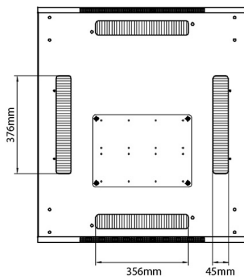

Product Specifications

Feature	Values
Number of rack units (RU)	33
Model	Comms Rack
Width	800 mm
Depth	600 mm
Height	1670 mm
Colour	Black
Number of doors	2
Front door material	Glass
Front door locking system	One point
Rear door material	Steel
Rear door locking system	One point

Standards

Standard	Detail
ANSI/EIA-310-E	Electronic Industries Association standard for horizontal spacing, vertical hole spacing, rack opening and front panel width
BS EN 60297-3-100:2009	Mechanical structures for electronic equipment. Dimensions of mechanical structures of the 482,6 mm (19 in) series. Basic dimensions of front panels, subracks, chassis, racks and cabinets
DIN 41494 Part 1 & 7	Panel Mounting Racks For Electronics Equipments; Racks And Panels, Dimensions; Dimensions of cabinets and suites of racks

Rear

Roof

Base

Base Cut Out Dimensions

580 mm Wide
 by
 276 mm Deep (600 mm deep rack)
 476 mm Deep (800 mm deep rack)
 676 mm Deep (1000 mm deep rack)

Part Number Table

Part Number	Description
542-2486-GSBF-BK	Environ CR800 24U Rack 800x600mm Glass (F) Steel (R) B/Panels F/Mgmt Black
542-2486-GSBF-BK-FP	Environ CR800 24U Rack 800x600mm Glass (F) Steel (R) B/Panels F/Mgmt Black - F/Pack