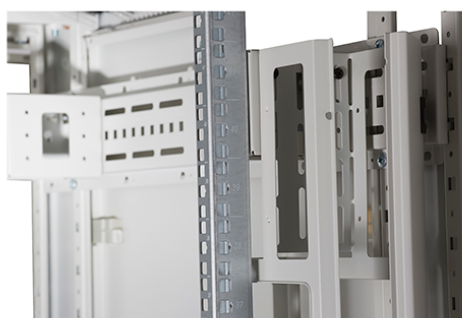

### Product images

Four-way brush entry roof panel

Quick-slam latch side panels

Swing handle glass front door

Steel rear door

Large base entry

High-density vertical cable management

Environ CR800 33U Rack 800x1000mm Glass (F)  
Steel (R) B/Panels F/Mgmt Grey White - F/Pack