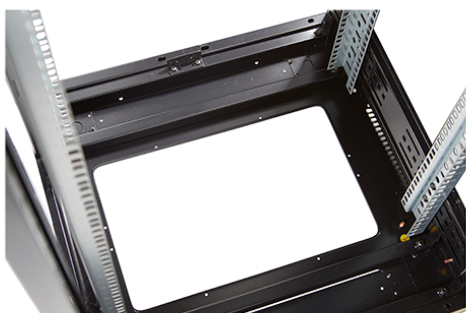

### Product images

Four-way brush entry roof panel

Quick-slam latch side panels

Swing handle glass front door

Steel rear door

Large base entry

High-density vertical cable management

Environ CR800 33U Rack 800x1000mm Glass (F)  
Steel (R) B/Panels F/Mgmt Grey White - F/Pack