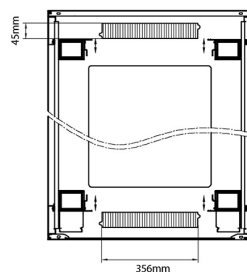

## Standards

Standard	Detail
ANSI/EIA-310-E	Electronic Industries Association standard for horizontal spacing, vertical hole spacing, rack opening and front panel width
BS EN 60297-3-100:2009	Mechanical structures for electronic equipment. Dimensions of mechanical structures of the 482,6 mm (19 in) series. Basic dimensions of front panels, subracks, chassis, racks and cabinets
DIN 41494 Part 1 & 7	Panel Mounting Racks For Electronics Equipments; Racks And Panels, Dimensions; Dimensions of cabinets and suites of racks

Base

Base Cut Out Dimensions

580 mm Wide  
by  
276 mm Deep (600 mm deep rack)  
476 mm Deep (800 mm deep rack)  
676 mm Deep (1000 mm deep rack)

Part Number Table

Part Number	Description
542-2486-GSBF-BK	Environ CR800 24U Rack 800x600mm Glass (F) Steel (R) B/Panels F/Mgmt Black
542-2486-GSBF-BK-FP	Environ CR800 24U Rack 800x600mm Glass (F) Steel (R) B/Panels F/Mgmt Black - F/Pack