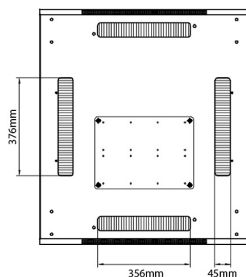

Environ CR800 33U Rack 800x1000mm Glass (F)
Steel (R) B/Panels F/Mgmt Grey White - F/Pack

Item Code: 542-33810-GSBF-GW-FP

Product drawings

Roof

Base Cut Out Dimensions

580 mm Wide
by
276 mm Deep (600 mm deep rack)
476 mm Deep (800 mm deep rack)
676 mm Deep (1000 mm deep rack)

Part Number Table

Part Number	Description
542-2486-GSBF-BK	Environ CR800 24U Rack 800x600mm Glass (F) Steel (R) B/Panels F/Mgmt Black
542-2486-GSBF-BK-FP	Environ CR800 24U Rack 800x600mm Glass (F) Steel (R) B/Panels F/Mgmt Black - F/Pack