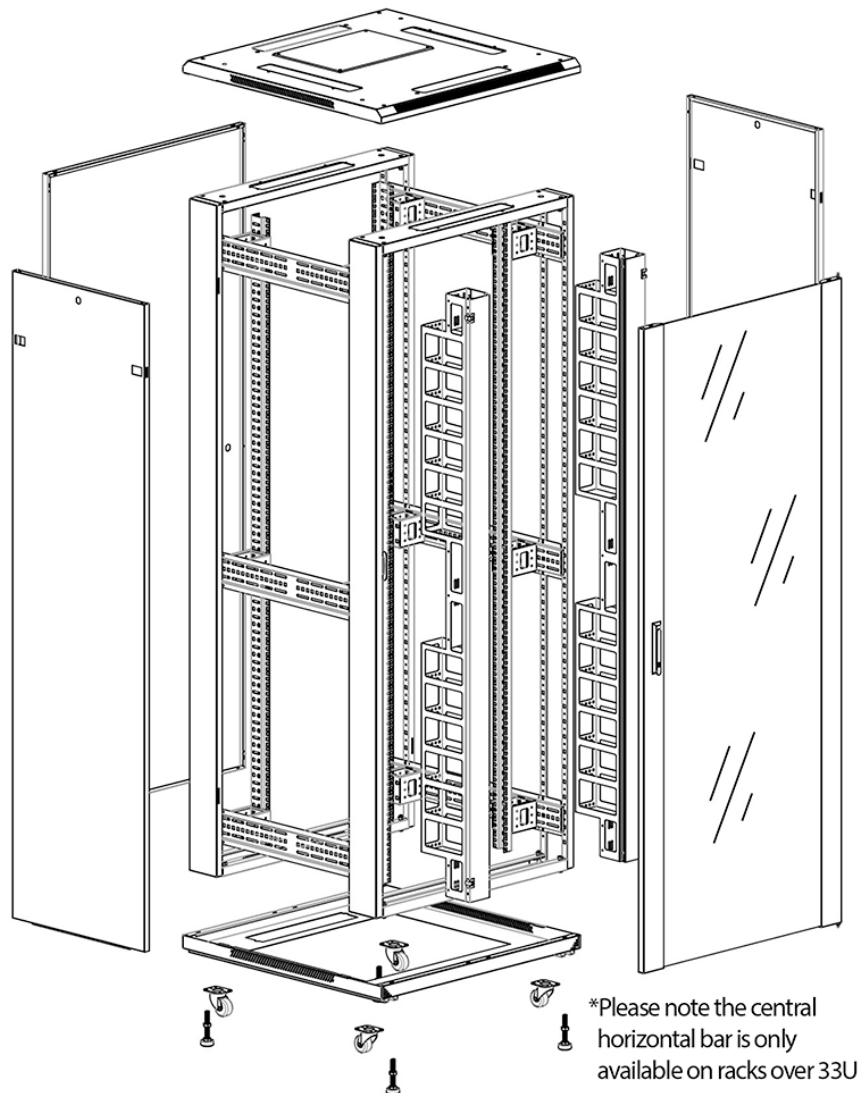

Environ CR800 33U Rack 800x1000mm Glass (F)
Steel (R) B/Panels F/Mgmt Grey White - F/Pack

Item Code: 542-33810-GSBF-GW-FP

excel
without compromise.

Product drawings