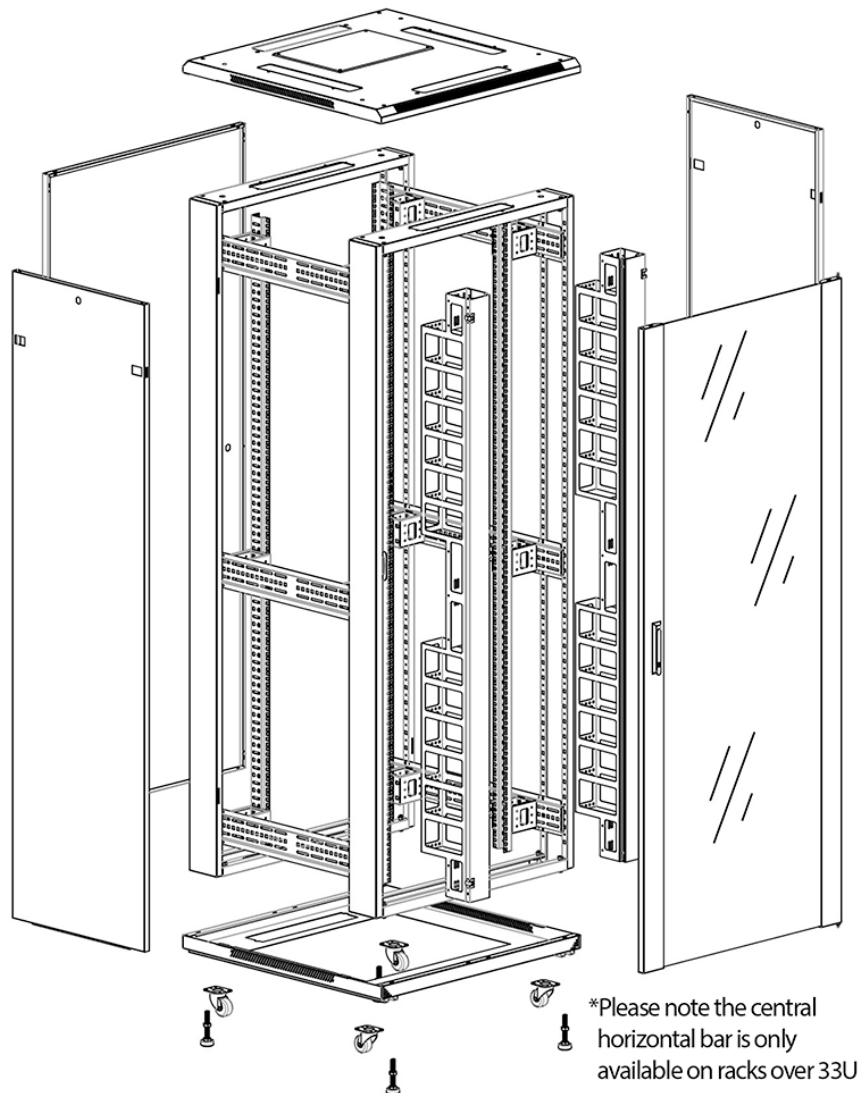

Environ CR800 33U Rack 800x1000mm Glass (F)
Steel (R) B/Panels F/Mgmt Grey White

Item Code: 542-33810-GSBF-GW

excel
without compromise.

Product drawings