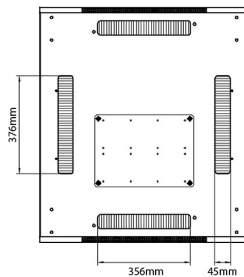

Standards

Standard	Detail
ANSI/EIA-310-E	Electronic Industries Association standard for horizontal spacing, vertical hole spacing, rack opening and front panel width
BS EN 60297-3-100:2009	Mechanical structures for electronic equipment. Dimensions of mechanical structures of the 482,6 mm (19 in) series. Basic dimensions of front panels, subracks, chassis, racks and cabinets
DIN 41494 Part 1 & 7	Panel Mounting Racks For Electronics Equipments; Racks And Panels, Dimensions; Dimensions of cabinets and suites of racks

excel
without compromise.

Product drawings

Environ CR800 33U Rack 800x1000mm Glass (F) Steel (R) B/Panels F/Mgmt Grey White

Item Code: 542-33810-GSBF-GW

Product drawings

Front

Side

Rear

Roof

Base

Base Cut Out Dimensions

580 mm Wide
by
276 mm Deep (600 mm deep rack)
476 mm Deep (800 mm deep rack)
676 mm Deep (1000 mm deep rack)

Part Number Table

Part Number	Description
542-2486-GSBF-BK	Environ CR800 24U Rack 800x600mm Glass (F) Steel (R) B/Panels F/Mgmt Black
542-2486-GSBF-BK-FP	Environ CR800 24U Rack 800x600mm Glass (F) Steel (R) B/Panels F/Mgmt Black - F/Pack