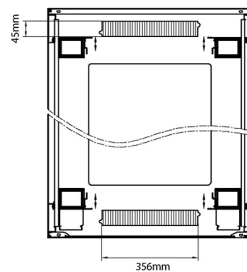

Product Specifications

Feature	Values
Number of rack units (RU)	33
Model	Comms Rack
Width	800 mm
Depth	1000 mm
Height	1670 mm
Colour	Grey
Number of doors	2
Front door material	Glass
Front door locking system	One point
Rear door material	Steel
Rear door locking system	One point

Standards

Standard	Detail
ANSI/EIA-310-E	Electronic Industries Association standard for horizontal spacing, vertical hole spacing, rack opening and front panel width
BS EN 60297-3-100:2009	Mechanical structures for electronic equipment. Dimensions of mechanical structures of the 482,6 mm (19 in) series. Basic dimensions of front panels, subracks, chassis, racks and cabinets
DIN 41494 Part 1 & 7	Panel Mounting Racks For Electronics Equipments; Racks And Panels, Dimensions; Dimensions of cabinets and suites of racks

excel
without compromise.

Product drawings

Environ CR800 33U Rack 800x1000mm Glass (F) Steel (R) B/Panels F/Mgmt Grey White

Item Code: 542-33810-GSBF-GW

Product drawings

Front

Side

Rear

Roof

Base

Base Cut Out Dimensions

580 mm Wide
by
276 mm Deep (600 mm deep rack)
476 mm Deep (800 mm deep rack)
676 mm Deep (1000 mm deep rack)

Part Number Table

Part Number	Description
542-2486-GSBF-BK	Environ CR800 24U Rack 800x600mm Glass (F) Steel (R) B/Panels F/Mgmt Black
542-2486-GSBF-BK-FP	Environ CR800 24U Rack 800x600mm Glass (F) Steel (R) B/Panels F/Mgmt Black - F/Pack