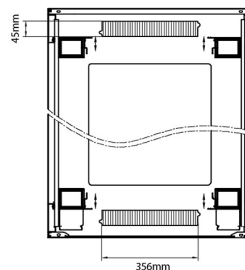

Product Specifications

Feature	Values
Number of rack units (RU)	33
Model	Comms Rack
Width	800 mm
Depth	1000 mm
Height	1670 mm
Colour	Black
Number of doors	2
Front door material	Glass
Front door locking system	One point
Rear door material	Steel
Rear door locking system	One point

Standards

Standard	Detail
ANSI/EIA-310-E	Electronic Industries Association standard for horizontal spacing, vertical hole spacing, rack opening and front panel width
BS EN 60297-3-100:2009	Mechanical structures for electronic equipment. Dimensions of mechanical structures of the 482,6 mm (19 in) series. Basic dimensions of front panels, subracks, chassis, racks and cabinets
DIN 41494 Part 1 & 7	Panel Mounting Racks For Electronics Equipments; Racks And Panels, Dimensions; Dimensions of cabinets and suites of racks

excel
without compromise.

Product drawings

Environ CR800 33U Rack 800x1000mm Glass (F) Steel (R) B/Panels F/Mgmt Black - F/Pack

Item Code: 542-33810-GSBF-BK-FP

Product drawings

Front

Side

Rear

Roof

Base

Base Cut Out Dimensions

580 mm Wide
by
276 mm Deep (600 mm deep rack)
476 mm Deep (800 mm deep rack)
676 mm Deep (1000 mm deep rack)

Part Number Table

Part Number	Description
542-2486-GSBF-BK	Environ CR800 24U Rack 800x600mm Glass (F) Steel (R) B/Panels F/Mgmt Black
542-2486-GSBF-BK-FP	Environ CR800 24U Rack 800x600mm Glass (F) Steel (R) B/Panels F/Mgmt Black - F/Pack