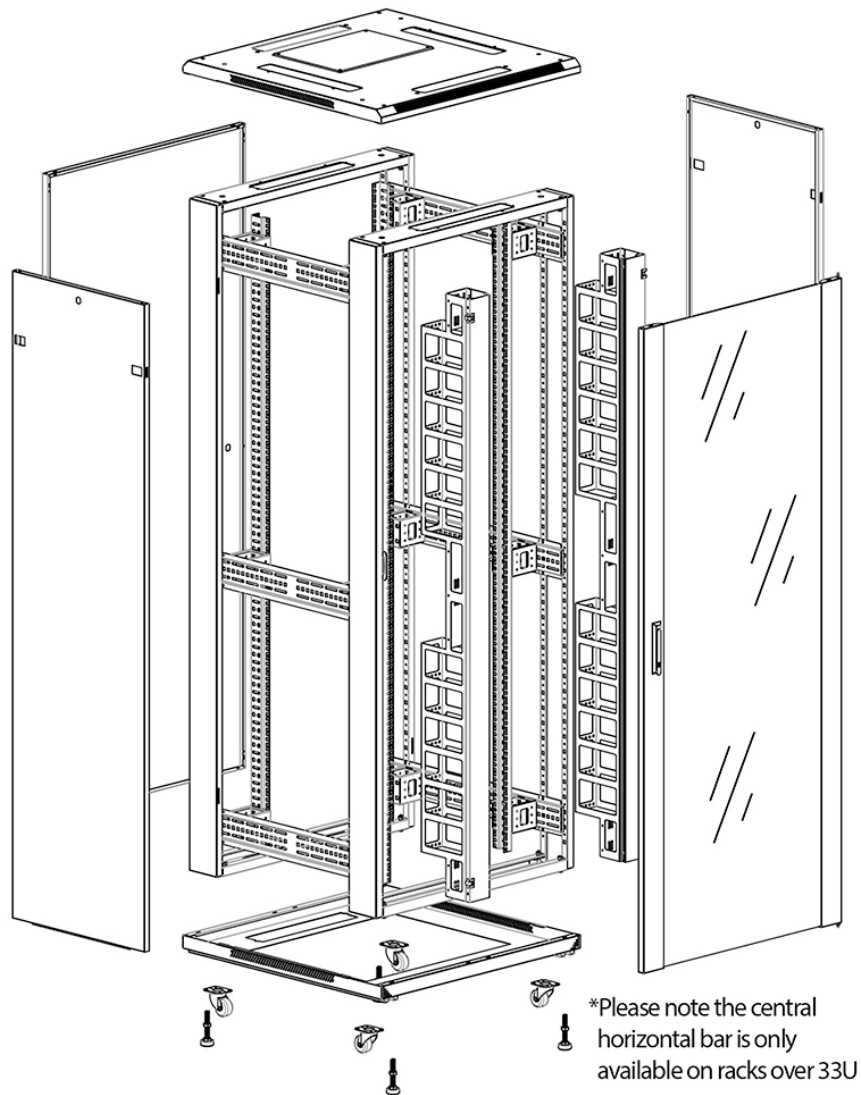

Environ CR800 33U Rack 800x1000mm Glass (F)
Steel (R) B/Panels F/Mgmt Black - F/Pack

Item Code: 542-33810-GSBF-BK-FP

excel
without compromise.

Product drawings