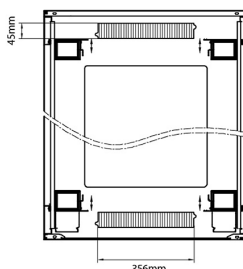

Product Specifications

Feature	Values
Number of rack units (RU)	33
Model	Comms Rack
Width	800 mm
Depth	1000 mm
Height	1670 mm
Colour	Black
Number of doors	2
Front door material	Glass
Front door locking system	One point
Rear door material	Steel
Rear door locking system	One point

Standards

Standard	Detail
ANSI/EIA-310-E	Electronic Industries Association standard for horizontal spacing, vertical hole spacing, rack opening and front panel width
BS EN 60297-3-100:2009	Mechanical structures for electronic equipment. Dimensions of mechanical structures of the 482,6 mm (19 in) series. Basic dimensions of front panels, subracks, chassis, racks and cabinets
DIN 41494 Part 1 & 7	Panel Mounting Racks For Electronics Equipments; Racks And Panels, Dimensions; Dimensions of cabinets and suites of racks

excel
without compromise.

Product drawings

Environ CR800 33U Rack 800x1000mm Glass (F) Steel (R) B/Panels F/Mgmt Black

Item Code: 542-33810-GSBF-BK

Product drawings

Front

Side

Rear

Roof

Base

Base Cut Out Dimensions

580 mm Wide
by
276 mm Deep (600 mm deep rack)
476 mm Deep (800 mm deep rack)
676 mm Deep (1000 mm deep rack)

Part Number Table

Part Number	Description
542-2486-GSBF-BK	Environ CR800 24U Rack 800x600mm Glass (F) Steel (R) B/Panels F/Mgmt Black
542-2486-GSBF-BK-FP	Environ CR800 24U Rack 800x600mm Glass (F) Steel (R) B/Panels F/Mgmt Black - F/Pack