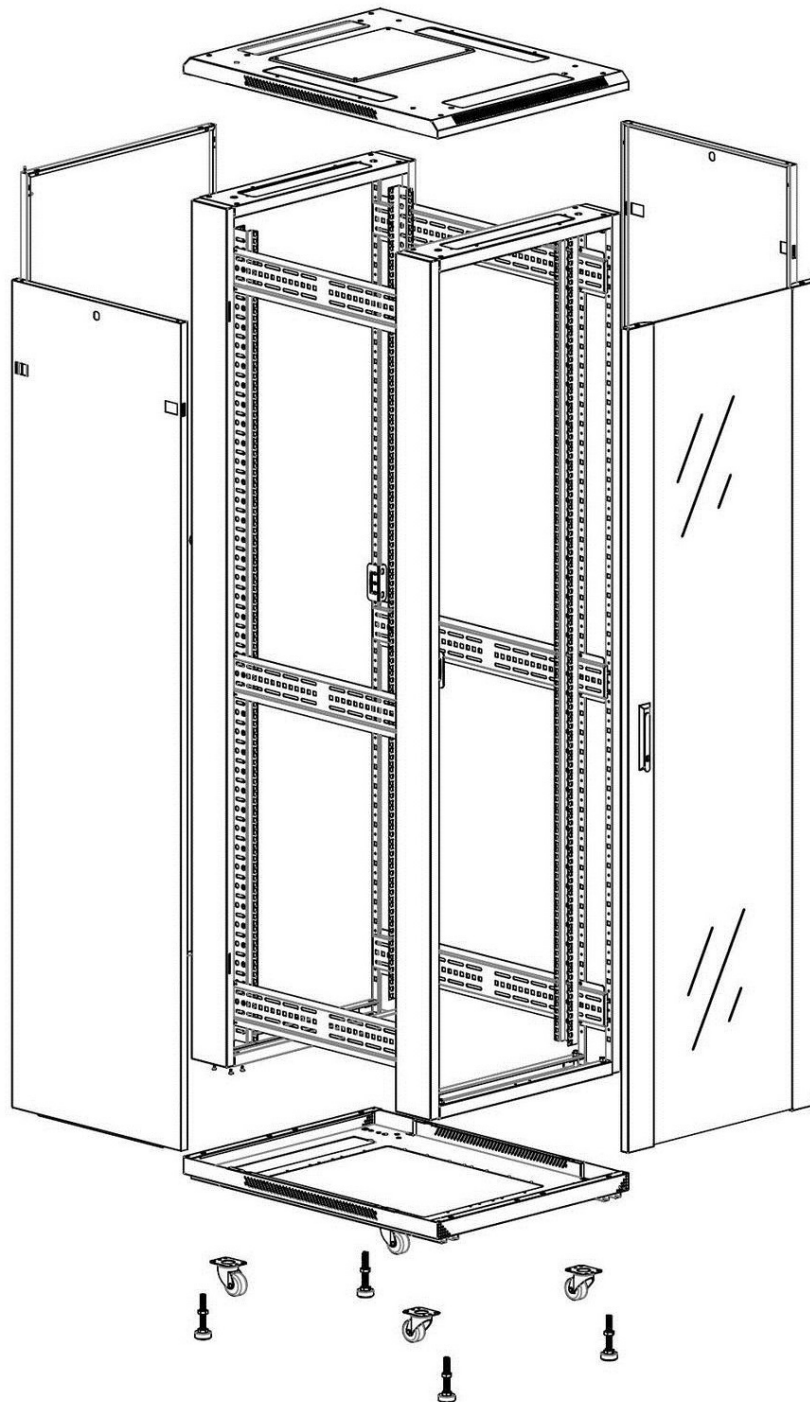

Environ CR600 24U Rack 600x600mm Glass (F) Steel
(R) B/Panels No/Mgmt Grey White - F/Pack

Item Code: 542-2466-GSBN-GW-FP

excel
without compromise.

Exploded view