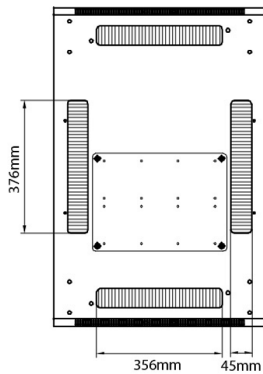

Product Specifications

| Feature | Values |
|---------------------------|------------|
| Number of rack units (RU) | 24 |
| Model | Comms Rack |
| Width | 600 mm |
| Depth | 600 mm |
| Height | 1270 mm |
| Colour | Grey |
| Number of doors | 2 |
| Front door material | Glass |
| Front door locking system | One point |
| Rear door material | Steel |
| Rear door locking system | One point |
| Max. load capacity | 600 kg |

Additional specifications

| Features | Values |
|--------------------------------|--------------------------|
| Material | SPCC Cold Rolled Steel |
| 19" Rails | 2.0 mm thick |
| Side Panels | 1.0 mm thick |
| Other | 1.2 mm thick |
| Front door | Swing handle cam lock |
| Rear door | Barrel lock |
| Side panels lock | Single point barrel lock |
| Jacking feet additional height | 50-80 mm |
| Castors additional height | 70 mm |

Standards

| Standard | Detail |
|------------------------|---|
| ANSI/EIA-310-E | Electronic Industries Association standard for horizontal spacing, vertical hole spacing, rack opening and front panel width |
| BS EN 60297-3-100:2009 | Mechanical structures for electronic equipment. Dimensions of mechanical structures of the 482,6 mm (19 in) series. Basic dimensions of front panels, subracks, chassis, racks and cabinets |
| DIN 41494 Part 1 & 7 | Panel Mounting Racks For Electronics Equipments; Racks And Panels, Dimensions; Dimensions of cabinets and suites of racks |

Front

Side

Rear

Roof

Base

Base Cut Out Dimensions

- 380 mm Wide
- by
- 276 mm Deep (600 mm deep rack)
- 476 mm Deep (800 mm deep rack)
- 676 mm Deep (1000 mm deep rack)

Part Number Table