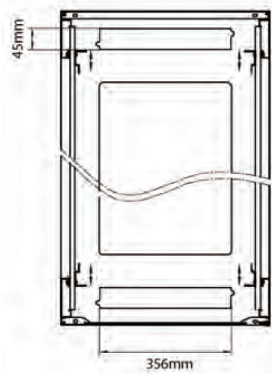

Standards

| Standard | Detail |
|------------------------|---|
| ANSI/EIA-310-E | Electronic Industries Association standard for horizontal spacing, vertical hole spacing, rack opening and front panel width |
| BS EN 60297-3-100:2009 | Mechanical structures for electronic equipment. Dimensions of mechanical structures of the 482,6 mm (19 in) series. Basic dimensions of front panels, subracks, chassis, racks and cabinets |
| DIN 41494 Part 1 & 7 | Panel Mounting Racks For Electronics Equipments; Racks And Panels, Dimensions; Dimensions of cabinets and suites of racks |

Front

Side

Rear

Roof

Base

Base Cut Out Dimensions

- 380 mm Wide
- by
- 276 mm Deep (600 mm deep rack)
- 476 mm Deep (800 mm deep rack)
- 676 mm Deep (1000 mm deep rack)

Part Number Table