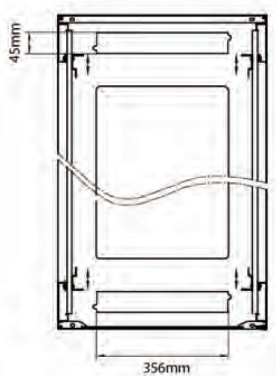

Product Specifications

Feature	Values
Number of rack units (RU)	33
Model	Comms Rack
Width	600 mm
Depth	800 mm
Height	1670 mm
Colour	Grey
Number of doors	2
Front door material	Glass
Front door locking system	One point
Rear door material	Steel
Rear door locking system	One point
Max. load capacity	600 kg

Standards

Standard	Detail
ANSI/EIA-310-E	Electronic Industries Association standard for horizontal spacing, vertical hole spacing, rack opening and front panel width
BS EN 60297-3-100:2009	Mechanical structures for electronic equipment. Dimensions of mechanical structures of the 482,6 mm (19 in) series. Basic dimensions of front panels, subracks, chassis, racks and cabinets
DIN 41494 Part 1 & 7	Panel Mounting Racks For Electronics Equipments; Racks And Panels, Dimensions; Dimensions of cabinets and suites of racks

Item Code: 542-3368-GSBN-GW

excel
without compromise.

Exploded view

Environ CR600 33U Rack 600x800mm Glass (F) Steel (R) B/Panels No/Mgmt Grey White

Item Code: 542-3368-GSBN-GW

Product drawings

Front

Side

Rear

Roof

Base

Base Cut Out Dimensions

380 mm Wide
by
276 mm Deep (600 mm deep rack)
476 mm Deep (800 mm deep rack)
676 mm Deep (1000 mm deep rack)

Part Number Table

Part Number	Description
542-1566-GSBN-BK	Environ CR600 15U Rack 600x600mm Glass (F) Steel (R) B/Panels No/Mgmt Black
542-1566-GSBN-BK-FP	Environ CR600 15U Rack 600x600mm Glass (F) Steel (R) B/Panels No/Mgmt Black - F/Pack