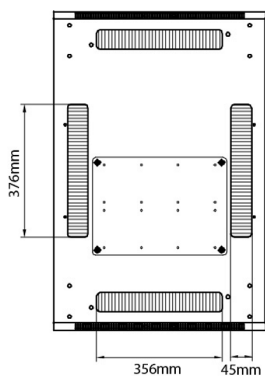

Product Specifications

Feature	Values
Number of rack units (RU)	33
Model	Comms Rack
Width	600 mm
Depth	800 mm
Height	1670 mm
Colour	Grey
Number of doors	2
Front door material	Glass
Front door locking system	One point
Rear door material	Steel
Rear door locking system	One point
Max. load capacity	600 kg

Standards

Standard	Detail
ANSI/EIA-310-E	Electronic Industries Association standard for horizontal spacing, vertical hole spacing, rack opening and front panel width
BS EN 60297-3-100:2009	Mechanical structures for electronic equipment. Dimensions of mechanical structures of the 482,6 mm (19 in) series. Basic dimensions of front panels, subracks, chassis, racks and cabinets
DIN 41494 Part 1 & 7	Panel Mounting Racks For Electronics Equipments; Racks And Panels, Dimensions; Dimensions of cabinets and suites of racks

Item Code: 542-3368-GSBN-GW

excel
without compromise.

Exploded view

Environ CR600 33U Rack 600x800mm Glass (F) Steel (R) B/Panels No/Mgmt Grey White

Item Code: 542-3368-GSBN-GW

Product drawings

Front

Side

Rear

Roof

Base

Base Cut Out Dimensions

380 mm Wide
by
276 mm Deep (600 mm deep rack)
476 mm Deep (800 mm deep rack)
676 mm Deep (1000 mm deep rack)

Part Number Table

Part Number	Description
542-1566-GSBN-BK	Environ CR600 15U Rack 600x600mm Glass (F) Steel (R) B/Panels No/Mgmt Black
542-1566-GSBN-BK-FP	Environ CR600 15U Rack 600x600mm Glass (F) Steel (R) B/Panels No/Mgmt Black - F/Pack