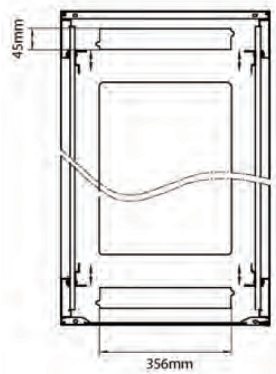

Product Specifications

Feature	Values
Number of rack units (RU)	33
Model	Comms Rack
Width	600 mm
Depth	800 mm
Height	1670 mm
Colour	Black
Number of doors	2
Front door material	Glass
Front door locking system	One point
Rear door material	Steel
Rear door locking system	One point
Max. load capacity	600 kg

Additional specifications

Features	Values
Material	SPCC Cold Rolled Steel
19" Rails	2.0 mm thick
Side Panels	1.0 mm thick
Other	1.2 mm thick
Front door	Swing handle cam lock
Rear door	Barrel lock
Side panels lock	Single point barrel lock
Jacking feet additional height	50-80 mm
Castors additional height	70 mm

Standards

Standard	Detail
ANSI/EIA-310-E	Electronic Industries Association standard for horizontal spacing, vertical hole spacing, rack opening and front panel width
BS EN 60297-3-100:2009	Mechanical structures for electronic equipment. Dimensions of mechanical structures of the 482,6 mm (19 in) series. Basic dimensions of front panels, subracks, chassis, racks and cabinets
DIN 41494 Part 1 & 7	Panel Mounting Racks For Electronics Equipments; Racks And Panels, Dimensions; Dimensions of cabinets and suites of racks

Side

Rear

Roof

Base

Base Cut Out Dimensions

- 380 mm Wide
- by
- 276 mm Deep (600 mm deep rack)
- 476 mm Deep (800 mm deep rack)
- 676 mm Deep (1000 mm deep rack)

Part Number Table

Part Number	Description
542-1566-GSBN-BK	Environ CR600 15U Rack 600x600mm Glass (F) Steel (R) B/Panels No/Mgmt Black
542-1566-GSBN-BK-FP	Environ CR600 15U Rack 600x600mm Glass (F) Steel (R) B/Panels No/Mgmt Black - F/Pack