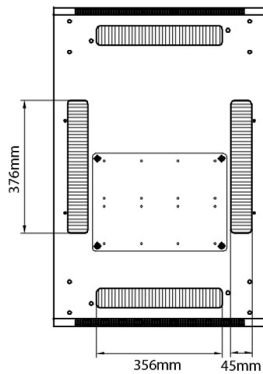

Product Specifications

Feature	Values
Number of rack units (RU)	33
Model	Comms Rack
Width	600 mm
Depth	800 mm
Height	1670 mm
Colour	Black
Number of doors	2
Front door material	Glass
Front door locking system	One point
Rear door material	Steel
Rear door locking system	One point
Max. load capacity	600 kg

Additional specifications

Features	Values
Material	SPCC Cold Rolled Steel
19" Rails	2.0 mm thick
Side Panels	1.0 mm thick
Other	1.2 mm thick
Front door	Swing handle cam lock
Rear door	Barrel lock
Side panels lock	Single point barrel lock
Jacking feet additional height	50-80 mm
Castors additional height	70 mm

Standards

Standard	Detail
ANSI/EIA-310-E	Electronic Industries Association standard for horizontal spacing, vertical hole spacing, rack opening and front panel width
BS EN 60297-3-100:2009	Mechanical structures for electronic equipment. Dimensions of mechanical structures of the 482,6 mm (19 in) series. Basic dimensions of front panels, subracks, chassis, racks and cabinets
DIN 41494 Part 1 & 7	Panel Mounting Racks For Electronics Equipments; Racks And Panels, Dimensions; Dimensions of cabinets and suites of racks

Side

Rear

Roof

Base

Base Cut Out Dimensions

- 380 mm Wide
- by
- 276 mm Deep (600 mm deep rack)
- 476 mm Deep (800 mm deep rack)
- 676 mm Deep (1000 mm deep rack)

Part Number Table

Part Number	Description
542-1566-GSBN-BK	Environ CR600 15U Rack 600x600mm Glass (F) Steel (R) B/Panels No/Mgmt Black
542-1566-GSBN-BK-FP	Environ CR600 15U Rack 600x600mm Glass (F) Steel (R) B/Panels No/Mgmt Black - F/Pack