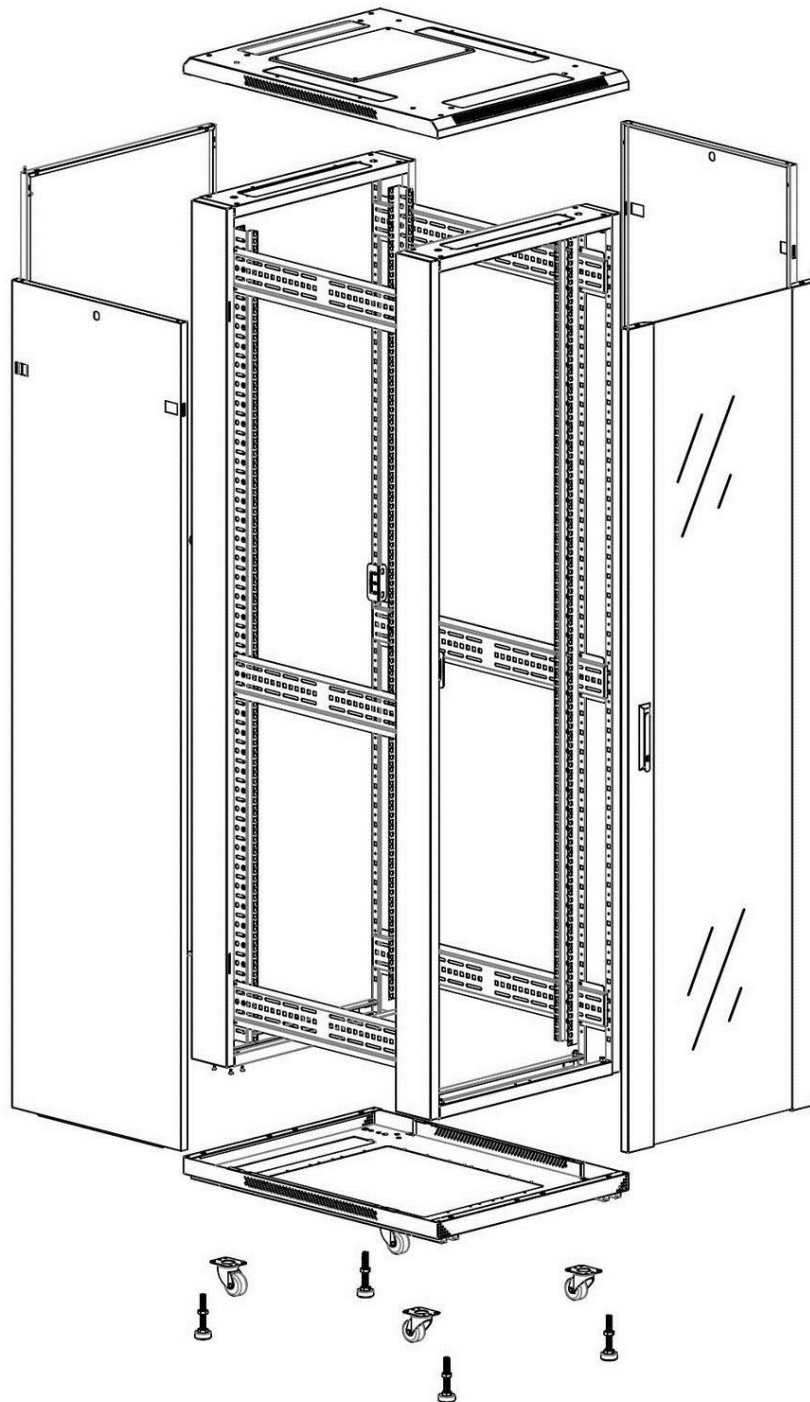

Environ CR600 33U Rack 600x800mm Glass (F) Steel
(R) B/Panels No/Mgmt Black

Item Code: 542-3368-GSBN-BK

excel
without compromise.

Exploded view