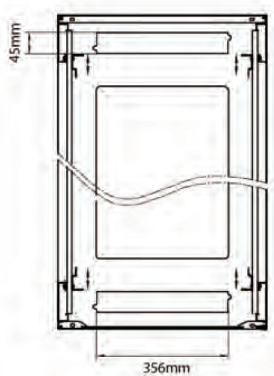

Product Specifications

Feature	Values
Number of rack units (RU)	33
Model	Comms Rack
Width	600 mm
Depth	800 mm
Height	1670 mm
Colour	Black
Number of doors	2
Front door material	Glass
Front door locking system	One point
Rear door material	Steel
Rear door locking system	One point
Max. load capacity	600 kg

Additional specifications

Features	Values
Material	SPCC Cold Rolled Steel
19" Rails	2.0 mm thick
Side Panels	1.0 mm thick
Other	1.2 mm thick
Front door	Swing handle cam lock
Rear door	Barrel lock
Side panels lock	Single point barrel lock
Jacking feet additional height	50-80 mm
Castors additional height	70 mm

Standards

Standard	Detail
ANSI/EIA-310-E	Electronic Industries Association standard for horizontal spacing, vertical hole spacing, rack opening and front panel width
BS EN 60297-3-100:2009	Mechanical structures for electronic equipment. Dimensions of mechanical structures of the 482,6 mm (19 in) series. Basic dimensions of front panels, subracks, chassis, racks and cabinets
DIN 41494 Part 1 & 7	Panel Mounting Racks For Electronics Equipments; Racks And Panels, Dimensions; Dimensions of cabinets and suites of racks

Rear

Roof

Base

Base Cut Out Dimensions

380 mm Wide
by
276 mm Deep (600 mm deep rack)
476 mm Deep (800 mm deep rack)
676 mm Deep (1000 mm deep rack)

Part Number Table

Part Number	Description
542-1566-GSBN-BK	Environ CR600 15U Rack 600x600mm Glass (F) Steel (R) B/Panels No/Mgmt Black
542-1566-GSBN-BK-FP	Environ CR600 15U Rack 600x600mm Glass (F) Steel (R) B/Panels No/Mgmt Black - F/Pack