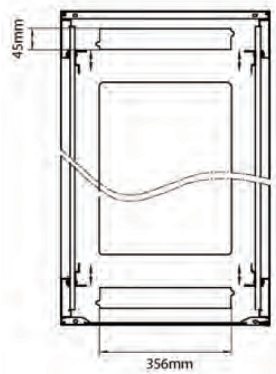

Product Specifications

Feature	Values
Number of rack units (RU)	33
Model	Comms Rack
Width	600 mm
Depth	600 mm
Height	1670 mm
Colour	Grey
Number of doors	2
Front door material	Glass
Front door locking system	One point
Rear door material	Steel
Rear door locking system	One point
Max. load capacity	600 kg

Standards

Standard	Detail
ANSI/EIA-310-E	Electronic Industries Association standard for horizontal spacing, vertical hole spacing, rack opening and front panel width
BS EN 60297-3-100:2009	Mechanical structures for electronic equipment. Dimensions of mechanical structures of the 482,6 mm (19 in) series. Basic dimensions of front panels, subracks, chassis, racks and cabinets
DIN 41494 Part 1 & 7	Panel Mounting Racks For Electronics Equipments; Racks And Panels, Dimensions; Dimensions of cabinets and suites of racks

Front

Side

Rear

Roof

Base

Base Cut Out Dimensions

- 380 mm Wide
- by
- 276 mm Deep (600 mm deep rack)
- 476 mm Deep (800 mm deep rack)
- 676 mm Deep (1000 mm deep rack)

Part Number Table