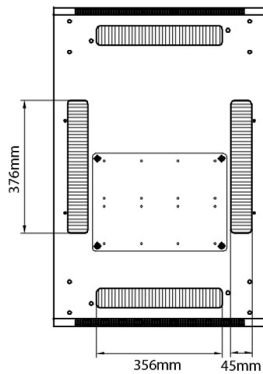

Product Specifications

Feature	Values
Number of rack units (RU)	33
Model	Comms Rack
Width	600 mm
Depth	600 mm
Height	1670 mm
Colour	Grey
Number of doors	2
Front door material	Glass
Front door locking system	One point
Rear door material	Steel
Rear door locking system	One point
Max. load capacity	600 kg

Additional specifications

Features	Values
Material	SPCC Cold Rolled Steel
19" Rails	2.0 mm thick
Side Panels	1.0 mm thick
Other	1.2 mm thick
Front door	Swing handle cam lock
Rear door	Barrel lock
Side panels lock	Single point barrel lock
Jacking feet additional height	50-80 mm
Castors additional height	70 mm

Standards

Standard	Detail
ANSI/EIA-310-E	Electronic Industries Association standard for horizontal spacing, vertical hole spacing, rack opening and front panel width
BS EN 60297-3-100:2009	Mechanical structures for electronic equipment. Dimensions of mechanical structures of the 482,6 mm (19 in) series. Basic dimensions of front panels, subracks, chassis, racks and cabinets
DIN 41494 Part 1 & 7	Panel Mounting Racks For Electronics Equipments; Racks And Panels, Dimensions; Dimensions of cabinets and suites of racks

Front

Side

Rear

Roof

Base

Base Cut Out Dimensions

- 380 mm Wide
- by
- 276 mm Deep (600 mm deep rack)
- 476 mm Deep (800 mm deep rack)
- 676 mm Deep (1000 mm deep rack)

Part Number Table