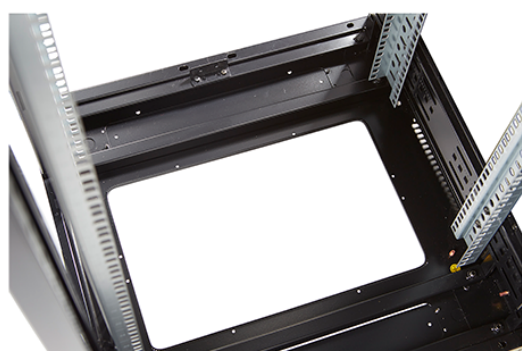

Large base entry