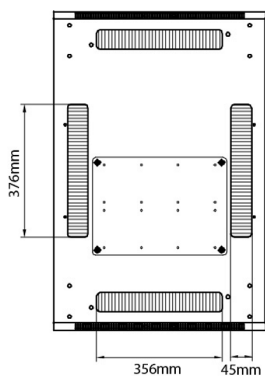

Product Specifications

Feature	Values
Number of rack units (RU)	33
Model	Comms Rack
Width	600 mm
Depth	600 mm
Height	1670 mm
Colour	Grey
Number of doors	2
Front door material	Glass
Front door locking system	One point
Rear door material	Steel
Rear door locking system	One point
Max. load capacity	600 kg

Additional specifications

Features	Values
Material	SPCC Cold Rolled Steel
19" Rails	2.0 mm thick
Side Panels	1.0 mm thick
Other	1.2 mm thick
Front door	Swing handle cam lock
Rear door	Barrel lock
Side panels lock	Single point barrel lock
Jacking feet additional height	50-80 mm
Castors additional height	70 mm

Standards

Standard	Detail
ANSI/EIA-310-E	Electronic Industries Association standard for horizontal spacing, vertical hole spacing, rack opening and front panel width
BS EN 60297-3-100:2009	Mechanical structures for electronic equipment. Dimensions of mechanical structures of the 482,6 mm (19 in) series. Basic dimensions of front panels, subracks, chassis, racks and cabinets
DIN 41494 Part 1 & 7	Panel Mounting Racks For Electronics Equipments; Racks And Panels, Dimensions; Dimensions of cabinets and suites of racks

Rear

Roof

Base

Base Cut Out Dimensions

380 mm Wide
by
276 mm Deep (600 mm deep rack)
476 mm Deep (800 mm deep rack)
676 mm Deep (1000 mm deep rack)

Part Number Table

Part Number	Description
542-1566-GSBN-BK	Environ CR600 15U Rack 600x600mm Glass (F) Steel (R) B/Panels No/Mgmt Black
542-1566-GSBN-BK-FP	Environ CR600 15U Rack 600x600mm Glass (F) Steel (R) B/Panels No/Mgmt Black - F/Pack