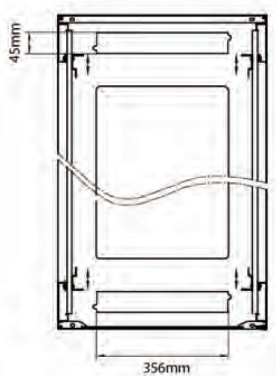

Product Specifications

Feature	Values
Number of rack units (RU)	33
Model	Comms Rack
Width	600 mm
Depth	600 mm
Height	1670 mm
Colour	Grey
Number of doors	2
Front door material	Glass
Front door locking system	One point
Rear door material	Steel
Rear door locking system	One point
Max. load capacity	600 kg

Additional specifications

Features	Values
Material	SPCC Cold Rolled Steel
19" Rails	2.0 mm thick
Side Panels	1.0 mm thick
Other	1.2 mm thick
Front door	Swing handle cam lock
Rear door	Barrel lock
Side panels lock	Single point barrel lock
Jacking feet additional height	50-80 mm
Castors additional height	70 mm

Standards

Standard	Detail
ANSI/EIA-310-E	Electronic Industries Association standard for horizontal spacing, vertical hole spacing, rack opening and front panel width
BS EN 60297-3-100:2009	Mechanical structures for electronic equipment. Dimensions of mechanical structures of the 482,6 mm (19 in) series. Basic dimensions of front panels, subracks, chassis, racks and cabinets
DIN 41494 Part 1 & 7	Panel Mounting Racks For Electronics Equipments; Racks And Panels, Dimensions; Dimensions of cabinets and suites of racks

Rear

Roof

Base

Base Cut Out Dimensions

380 mm Wide
by
276 mm Deep (600 mm deep rack)
476 mm Deep (800 mm deep rack)
676 mm Deep (1000 mm deep rack)

Part Number Table

Part Number	Description
542-1566-GSBN-BK	Environ CR600 15U Rack 600x600mm Glass (F) Steel (R) B/Panels No/Mgmt Black
542-1566-GSBN-BK-FP	Environ CR600 15U Rack 600x600mm Glass (F) Steel (R) B/Panels No/Mgmt Black - F/Pack