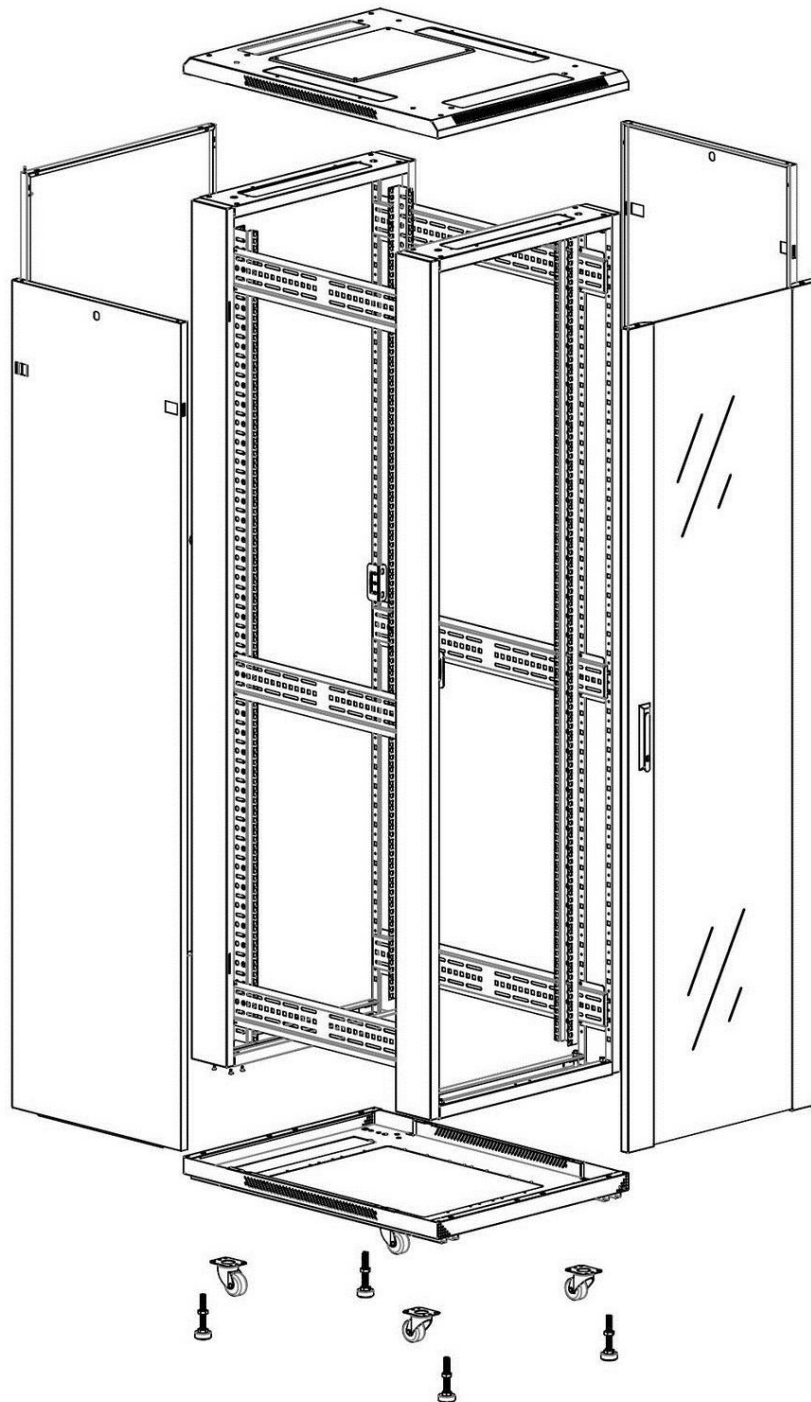

Environ CR600 33U Rack 600x600mm Glass (F) Steel
(R) B/Panels No/Mgmt Black - F/Pack

Item Code: 542-3366-GSBN-BK-FP

excel
without compromise.

Exploded view