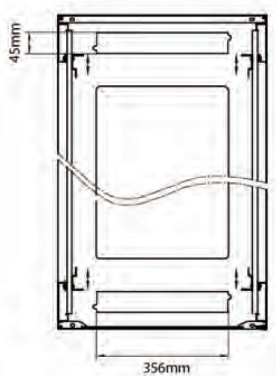

Product Specifications

Feature	Values
Number of rack units (RU)	33
Model	Comms Rack
Width	600 mm
Depth	600 mm
Height	1670 mm
Colour	Black
Number of doors	2
Front door material	Glass
Front door locking system	One point
Rear door material	Steel
Rear door locking system	One point
Max. load capacity	600 kg

Additional specifications

Features	Values
Material	SPCC Cold Rolled Steel
19" Rails	2.0 mm thick
Side Panels	1.0 mm thick
Other	1.2 mm thick
Front door	Swing handle cam lock
Rear door	Barrel lock
Side panels lock	Single point barrel lock
Jacking feet additional height	50-80 mm
Castors additional height	70 mm

Standards

Standard	Detail
ANSI/EIA-310-E	Electronic Industries Association standard for horizontal spacing, vertical hole spacing, rack opening and front panel width
BS EN 60297-3-100:2009	Mechanical structures for electronic equipment. Dimensions of mechanical structures of the 482,6 mm (19 in) series. Basic dimensions of front panels, subracks, chassis, racks and cabinets
DIN 41494 Part 1 & 7	Panel Mounting Racks For Electronics Equipments; Racks And Panels, Dimensions; Dimensions of cabinets and suites of racks

Side

Rear

Roof

Base

Base Cut Out Dimensions

380 mm Wide
by
276 mm Deep (600 mm deep rack)
476 mm Deep (800 mm deep rack)
676 mm Deep (1000 mm deep rack)

Part Number Table

Part Number	Description
542-1566-GSBN-BK	Environ CR600 15U Rack 600x600mm Glass (F) Steel (R) B/Panels No/Mgmt Black
542-1566-GSBN-BK-FP	Environ CR600 15U Rack 600x600mm Glass (F) Steel (R) B/Panels No/Mgmt Black - F/Pack