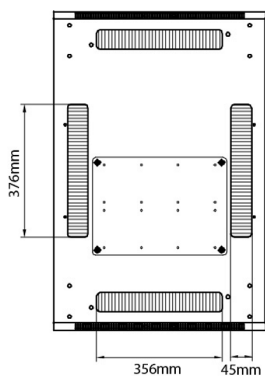

Product Specifications

Feature	Values
Number of rack units (RU)	33
Model	Comms Rack
Width	600 mm
Depth	600 mm
Height	1670 mm
Colour	Black
Number of doors	2
Front door material	Glass
Front door locking system	One point
Rear door material	Steel
Rear door locking system	One point
Max. load capacity	600 kg

Additional specifications

Features	Values
Material	SPCC Cold Rolled Steel
19" Rails	2.0 mm thick
Side Panels	1.0 mm thick
Other	1.2 mm thick
Front door	Swing handle cam lock
Rear door	Barrel lock
Side panels lock	Single point barrel lock
Jacking feet additional height	50-80 mm
Castors additional height	70 mm

Standards

Standard	Detail
ANSI/EIA-310-E	Electronic Industries Association standard for horizontal spacing, vertical hole spacing, rack opening and front panel width
BS EN 60297-3-100:2009	Mechanical structures for electronic equipment. Dimensions of mechanical structures of the 482,6 mm (19 in) series. Basic dimensions of front panels, subracks, chassis, racks and cabinets
DIN 41494 Part 1 & 7	Panel Mounting Racks For Electronics Equipments; Racks And Panels, Dimensions; Dimensions of cabinets and suites of racks

Side

Rear

Roof

Base

Base Cut Out Dimensions

380 mm Wide
by
276 mm Deep (600 mm deep rack)
476 mm Deep (800 mm deep rack)
676 mm Deep (1000 mm deep rack)

Part Number Table

Part Number	Description
542-1566-GSBN-BK	Environ CR600 15U Rack 600x600mm Glass (F) Steel (R) B/Panels No/Mgmt Black
542-1566-GSBN-BK-FP	Environ CR600 15U Rack 600x600mm Glass (F) Steel (R) B/Panels No/Mgmt Black - F/Pack