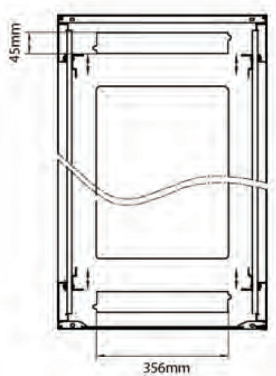

## Product Specifications

Feature	Values
Number of rack units (RU)	33
Model	Comms Rack
Width	600 mm
Depth	600 mm
Height	1670 mm
Colour	Black
Number of doors	2
Front door material	Glass
Front door locking system	One point
Rear door material	Steel
Rear door locking system	One point
Max. load capacity	600 kg

## Standards

Standard	Detail
ANSI/EIA-310-E	Electronic Industries Association standard for horizontal spacing, vertical hole spacing, rack opening and front panel width
BS EN 60297-3-100:2009	Mechanical structures for electronic equipment. Dimensions of mechanical structures of the 482,6 mm (19 in) series. Basic dimensions of front panels, subracks, chassis, racks and cabinets
DIN 41494 Part 1 & 7	Panel Mounting Racks For Electronics Equipments; Racks And Panels, Dimensions; Dimensions of cabinets and suites of racks

## Product drawings

Front

Side

Rear

Roof

Base

### Base Cut Out Dimensions

380 mm Wide  
by  
276 mm Deep (600 mm deep rack)  
476 mm Deep (800 mm deep rack)  
676 mm Deep (1000 mm deep rack)