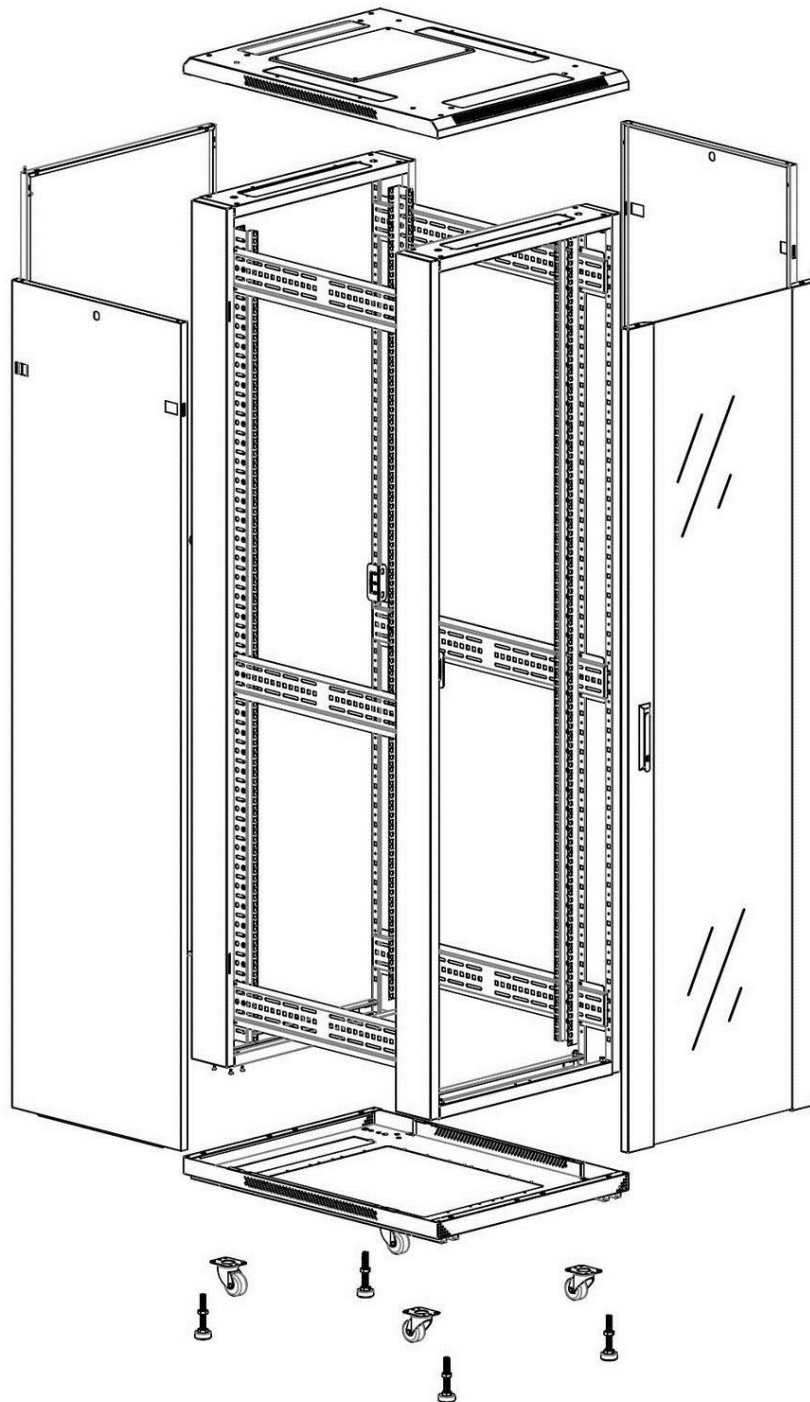

Environ CR600 33U Rack 600x600mm Glass (F) Steel
(R) B/Panels No/Mgmt Black

Item Code: 542-3366-GSBN-BK

excel
without compromise.

Exploded view