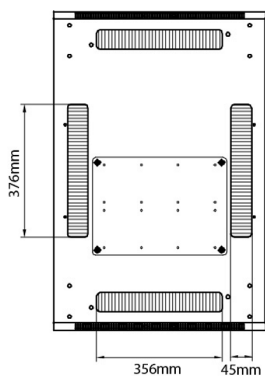

## Product Specifications

Feature	Values
Number of rack units (RU)	33
Model	Comms Rack
Width	600 mm
Depth	600 mm
Height	1670 mm
Colour	Black
Number of doors	2
Front door material	Glass
Front door locking system	One point
Rear door material	Steel
Rear door locking system	One point
Max. load capacity	600 kg

## Standards

Standard	Detail
ANSI/EIA-310-E	Electronic Industries Association standard for horizontal spacing, vertical hole spacing, rack opening and front panel width
BS EN 60297-3-100:2009	Mechanical structures for electronic equipment. Dimensions of mechanical structures of the 482,6 mm (19 in) series. Basic dimensions of front panels, subracks, chassis, racks and cabinets
DIN 41494 Part 1 & 7	Panel Mounting Racks For Electronics Equipments; Racks And Panels, Dimensions; Dimensions of cabinets and suites of racks

## Product drawings

Front

Side

Rear

Roof

Base

### Base Cut Out Dimensions

380 mm Wide  
by  
276 mm Deep (600 mm deep rack)  
476 mm Deep (800 mm deep rack)  
676 mm Deep (1000 mm deep rack)