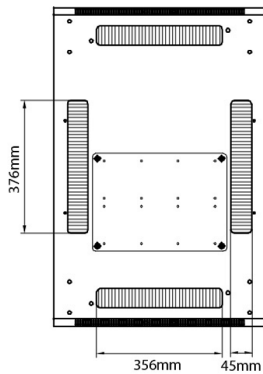

Standards

| Standard | Detail |
|------------------------|---|
| ANSI/EIA-310-E | Electronic Industries Association standard for horizontal spacing, vertical hole spacing, rack opening and front panel width |
| BS EN 60297-3-100:2009 | Mechanical structures for electronic equipment. Dimensions of mechanical structures of the 482,6 mm (19 in) series. Basic dimensions of front panels, subracks, chassis, racks and cabinets |
| DIN 41494 Part 1 & 7 | Panel Mounting Racks For Electronics Equipments; Racks And Panels, Dimensions; Dimensions of cabinets and suites of racks |

Roof

Base

Base Cut Out Dimensions

380 mm Wide
by
276 mm Deep (600 mm deep rack)
476 mm Deep (800 mm deep rack)
676 mm Deep (1000 mm deep rack)

Part Number Table

| Part Number | Description |
|---------------------|--|
| 542-1566-GSBN-BK | Environ CR600 15U Rack 600x600mm Glass (F) Steel (R) B/Panels No/Mgmt Black |
| 542-1566-GSBN-BK-FP | Environ CR600 15U Rack 600x600mm Glass (F) Steel (R) B/Panels No/Mgmt Black - F/Pack |