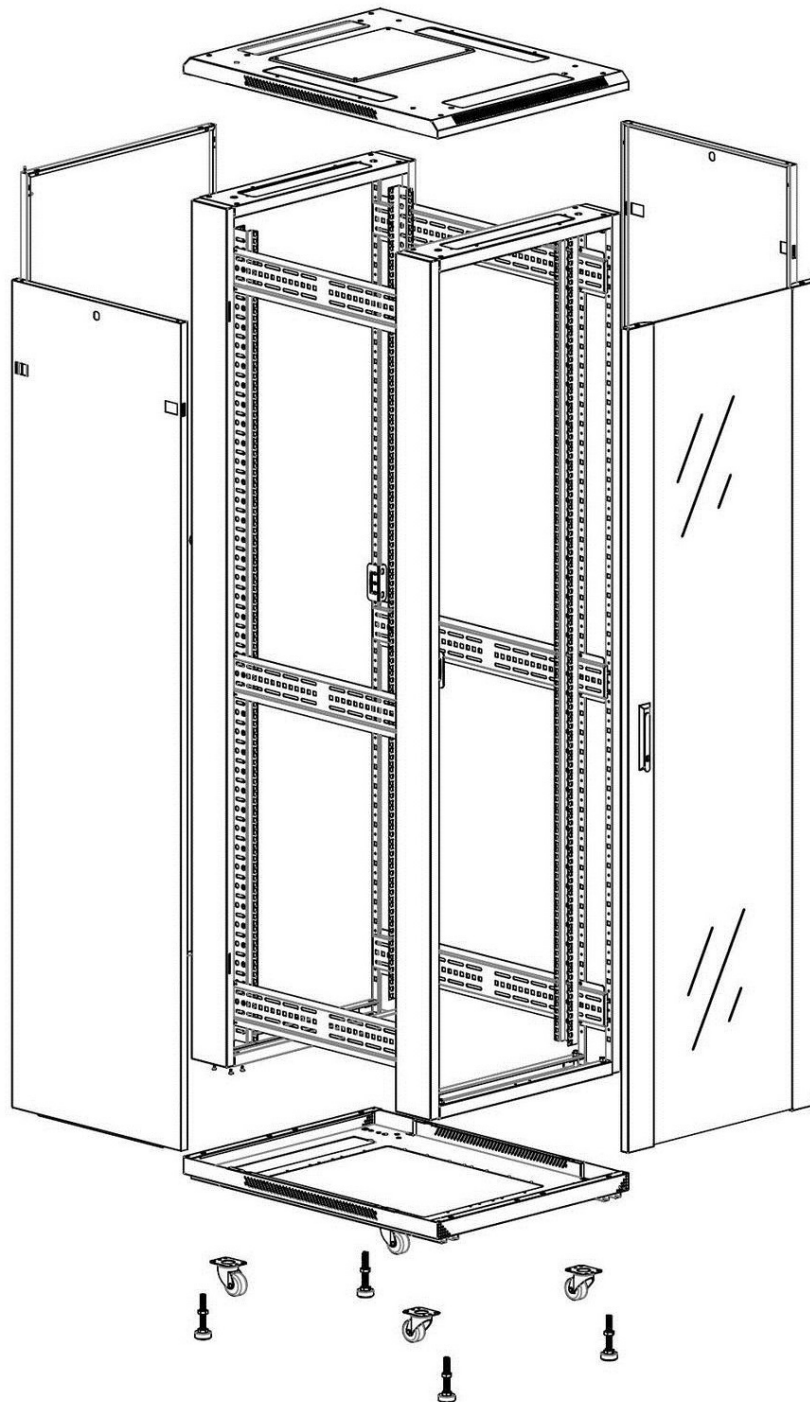

Environ CR600 33U Rack 600x1000mm Glass (F)
Steel (R) B/Panels No/Mgmt Grey White - F/Pack

Item Code: 542-33610-GSBN-GW-FP

excel
without compromise.

Exploded view