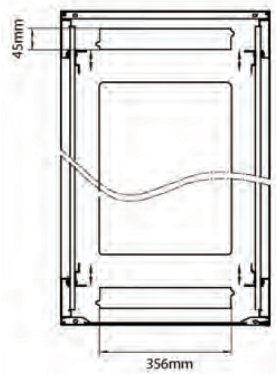

Standards

| Standard | Detail |
|------------------------|---|
| ANSI/EIA-310-E | Electronic Industries Association standard for horizontal spacing, vertical hole spacing, rack opening and front panel width |
| BS EN 60297-3-100:2009 | Mechanical structures for electronic equipment. Dimensions of mechanical structures of the 482,6 mm (19 in) series. Basic dimensions of front panels, subracks, chassis, racks and cabinets |
| DIN 41494 Part 1 & 7 | Panel Mounting Racks For Electronics Equipments; Racks And Panels, Dimensions; Dimensions of cabinets and suites of racks |

Roof

Base

Base Cut Out Dimensions

380 mm Wide
by
276 mm Deep (600 mm deep rack)
476 mm Deep (800 mm deep rack)
676 mm Deep (1000 mm deep rack)

Part Number Table

| Part Number | Description |
|---------------------|--|
| 542-1566-GSBN-BK | Environ CR600 15U Rack 600x600mm Glass (F) Steel (R) B/Panels No/Mgmt Black |
| 542-1566-GSBN-BK-FP | Environ CR600 15U Rack 600x600mm Glass (F) Steel (R) B/Panels No/Mgmt Black - F/Pack |