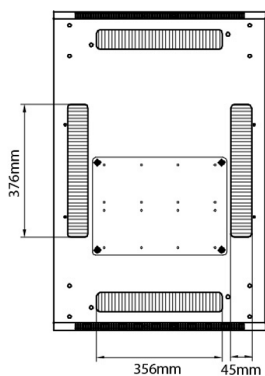

Environ CR600 33U Rack 600x1000mm Glass (F) Steel (R) B/Panels No/Mgmt Grey White

Item Code: 542-33610-GSBN-GW

Product drawings

Roof

Base Cut Out Dimensions

380 mm Wide
by
276 mm Deep (600 mm deep rack)
476 mm Deep (800 mm deep rack)
676 mm Deep (1000 mm deep rack)

Part Number Table

Part Number	Description
542-1566-GSBN-BK	Environ CR600 15U Rack 600x600mm Glass (F) Steel (R) B/Panels No/Mgmt Black
542-1566-GSBN-BK-FP	Environ CR600 15U Rack 600x600mm Glass (F) Steel (R) B/Panels No/Mgmt Black - F/Pack