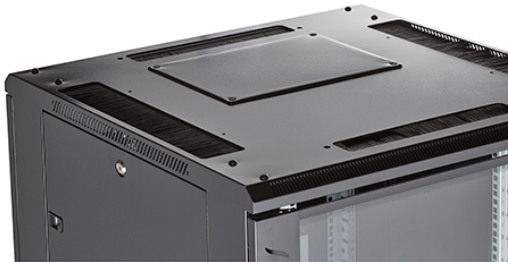

Environ CR600 33U Rack 600x1000mm Glass (F)
Steel (R) B/Panels No/Mgmt Grey White

Item Code: 542-33610-GSBN-GW

excel
without compromise.

Product images

Four-way brush entry roof panel