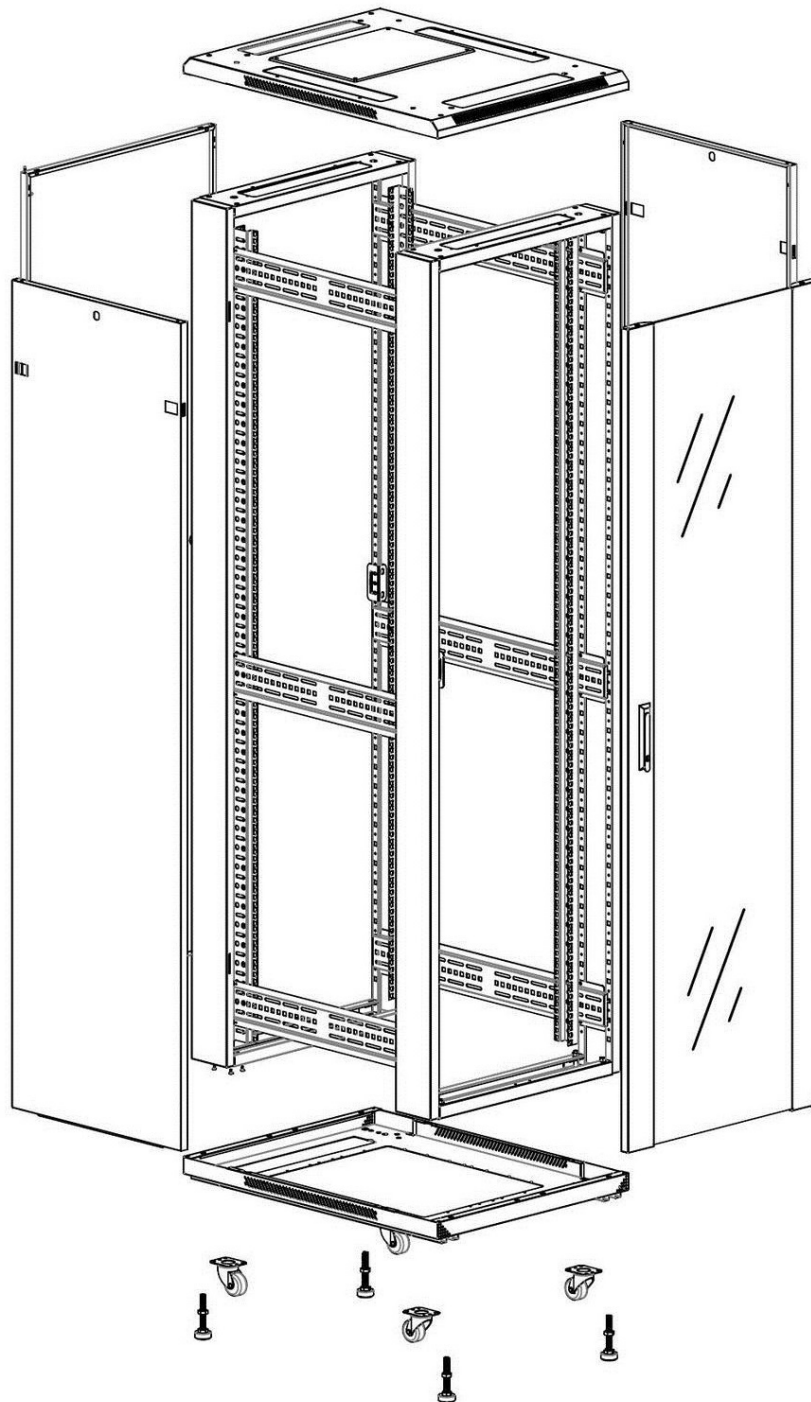

Environ CR600 33U Rack 600x1000mm Glass (F)
Steel (R) B/Panels No/Mgmt Grey White

Item Code: 542-33610-GSBN-GW

excel
without compromise.

Exploded view