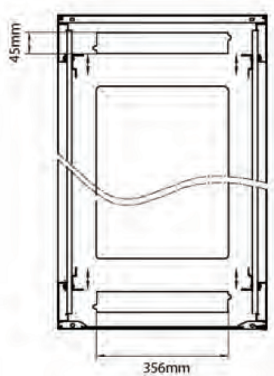

Product Specifications

Feature	Values
Number of rack units (RU)	33
Model	Comms Rack
Width	600 mm
Depth	1000 mm
Height	1670 mm
Colour	Grey
Number of doors	2
Front door material	Glass
Front door locking system	One point
Rear door material	Steel
Rear door locking system	One point
Max. load capacity	600 kg

Standards

Standard	Detail
ANSI/EIA-310-E	Electronic Industries Association standard for horizontal spacing, vertical hole spacing, rack opening and front panel width
BS EN 60297-3-100:2009	Mechanical structures for electronic equipment. Dimensions of mechanical structures of the 482,6 mm (19 in) series. Basic dimensions of front panels, subracks, chassis, racks and cabinets
DIN 41494 Part 1 & 7	Panel Mounting Racks For Electronics Equipments; Racks And Panels, Dimensions; Dimensions of cabinets and suites of racks

Base

Base Cut Out Dimensions

380 mm Wide
by
276 mm Deep (600 mm deep rack)
476 mm Deep (800 mm deep rack)
676 mm Deep (1000 mm deep rack)

Part Number Table

Part Number	Description
542-1566-GSBN-BK	Environ CR600 15U Rack 600x600mm Glass (F) Steel (R) B/Panels No/Mgmt Black
542-1566-GSBN-BK-FP	Environ CR600 15U Rack 600x600mm Glass (F) Steel (R) B/Panels No/Mgmt Black - F/Pack