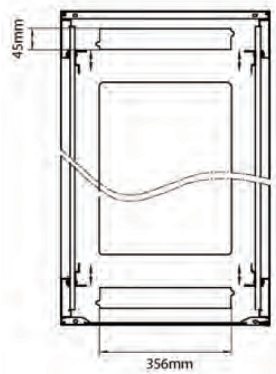

## Product Specifications

Feature	Values
Number of rack units (RU)	33
Model	Comms Rack
Width	600 mm
Depth	1000 mm
Height	1670 mm
Colour	Black
Number of doors	2
Front door material	Glass
Front door locking system	One point
Rear door material	Steel
Rear door locking system	One point
Max. load capacity	600 kg

## Standards

Standard	Detail
ANSI/EIA-310-E	Electronic Industries Association standard for horizontal spacing, vertical hole spacing, rack opening and front panel width
BS EN 60297-3-100:2009	Mechanical structures for electronic equipment. Dimensions of mechanical structures of the 482,6 mm (19 in) series. Basic dimensions of front panels, subracks, chassis, racks and cabinets
DIN 41494 Part 1 & 7	Panel Mounting Racks For Electronics Equipments; Racks And Panels, Dimensions; Dimensions of cabinets and suites of racks

Front

Side

Rear

Roof

Base

Base Cut Out Dimensions

380 mm Wide  
by  
276 mm Deep (600 mm deep rack)  
476 mm Deep (800 mm deep rack)  
676 mm Deep (1000 mm deep rack)

Part Number Table