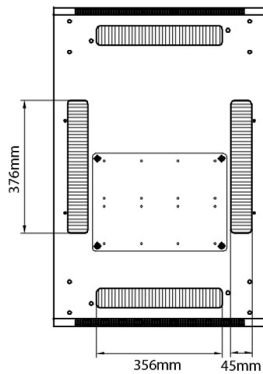

## Product Specifications

Feature	Values
Number of rack units (RU)	33
Model	Comms Rack
Width	600 mm
Depth	1000 mm
Height	1670 mm
Colour	Black
Number of doors	2
Front door material	Glass
Front door locking system	One point
Rear door material	Steel
Rear door locking system	One point
Max. load capacity	600 kg

## Standards

Standard	Detail
ANSI/EIA-310-E	Electronic Industries Association standard for horizontal spacing, vertical hole spacing, rack opening and front panel width
BS EN 60297-3-100:2009	Mechanical structures for electronic equipment. Dimensions of mechanical structures of the 482,6 mm (19 in) series. Basic dimensions of front panels, subracks, chassis, racks and cabinets
DIN 41494 Part 1 & 7	Panel Mounting Racks For Electronics Equipments; Racks And Panels, Dimensions; Dimensions of cabinets and suites of racks

Front

Side

Rear

Roof

Base

Base Cut Out Dimensions

380 mm Wide  
by  
276 mm Deep (600 mm deep rack)  
476 mm Deep (800 mm deep rack)  
676 mm Deep (1000 mm deep rack)

Part Number Table