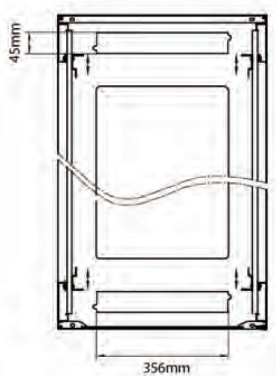

## Product Specifications

Feature	Values
Number of rack units (RU)	33
Model	Comms Rack
Width	600 mm
Depth	1000 mm
Height	1670 mm
Colour	Black
Number of doors	2
Front door material	Glass
Front door locking system	One point
Rear door material	Steel
Rear door locking system	One point
Max. load capacity	600 kg

## Standards

Standard	Detail
ANSI/EIA-310-E	Electronic Industries Association standard for horizontal spacing, vertical hole spacing, rack opening and front panel width
BS EN 60297-3-100:2009	Mechanical structures for electronic equipment. Dimensions of mechanical structures of the 482,6 mm (19 in) series. Basic dimensions of front panels, subracks, chassis, racks and cabinets
DIN 41494 Part 1 & 7	Panel Mounting Racks For Electronics Equipments; Racks And Panels, Dimensions; Dimensions of cabinets and suites of racks

Rear

Roof

Base

Base Cut Out Dimensions

380 mm Wide  
by  
276 mm Deep (600 mm deep rack)  
476 mm Deep (800 mm deep rack)  
676 mm Deep (1000 mm deep rack)

Part Number Table

Part Number	Description
542-1566-GSBN-BK	Environ CR600 15U Rack 600x600mm Glass (F) Steel (R) B/Panels No/Mgmt Black
542-1566-GSBN-BK-FP	Environ CR600 15U Rack 600x600mm Glass (F) Steel (R) B/Panels No/Mgmt Black - F/Pack