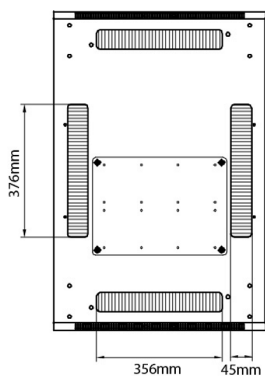

## Product Specifications

Feature	Values
Number of rack units (RU)	33
Model	Comms Rack
Width	600 mm
Depth	1000 mm
Height	1670 mm
Colour	Black
Number of doors	2
Front door material	Glass
Front door locking system	One point
Rear door material	Steel
Rear door locking system	One point
Max. load capacity	600 kg

## Standards

Standard	Detail
ANSI/EIA-310-E	Electronic Industries Association standard for horizontal spacing, vertical hole spacing, rack opening and front panel width
BS EN 60297-3-100:2009	Mechanical structures for electronic equipment. Dimensions of mechanical structures of the 482,6 mm (19 in) series. Basic dimensions of front panels, subracks, chassis, racks and cabinets
DIN 41494 Part 1 & 7	Panel Mounting Racks For Electronics Equipments; Racks And Panels, Dimensions; Dimensions of cabinets and suites of racks

Rear

Roof

Base

Base Cut Out Dimensions

380 mm Wide  
by  
276 mm Deep (600 mm deep rack)  
476 mm Deep (800 mm deep rack)  
676 mm Deep (1000 mm deep rack)

Part Number Table

Part Number	Description
542-1566-GSBN-BK	Environ CR600 15U Rack 600x600mm Glass (F) Steel (R) B/Panels No/Mgmt Black
542-1566-GSBN-BK-FP	Environ CR600 15U Rack 600x600mm Glass (F) Steel (R) B/Panels No/Mgmt Black - F/Pack