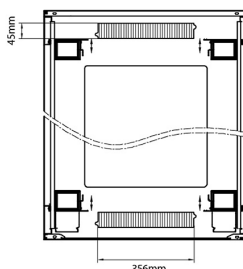

## Product Specifications

Feature	Values
Number of rack units (RU)	29
Model	Comms Rack
Width	800 mm
Depth	800 mm
Height	1490 mm
Colour	Grey
Number of doors	2
Front door material	Glass
Front door locking system	One point
Rear door material	Steel
Rear door locking system	One point

### Product drawings

## Product drawings

Front

Side

Rear

Roof

Base

### Base Cut Out Dimensions

580 mm Wide  
 by  
 276 mm Deep (600 mm deep rack)  
 476 mm Deep (800 mm deep rack)  
 676 mm Deep (1000 mm deep rack)