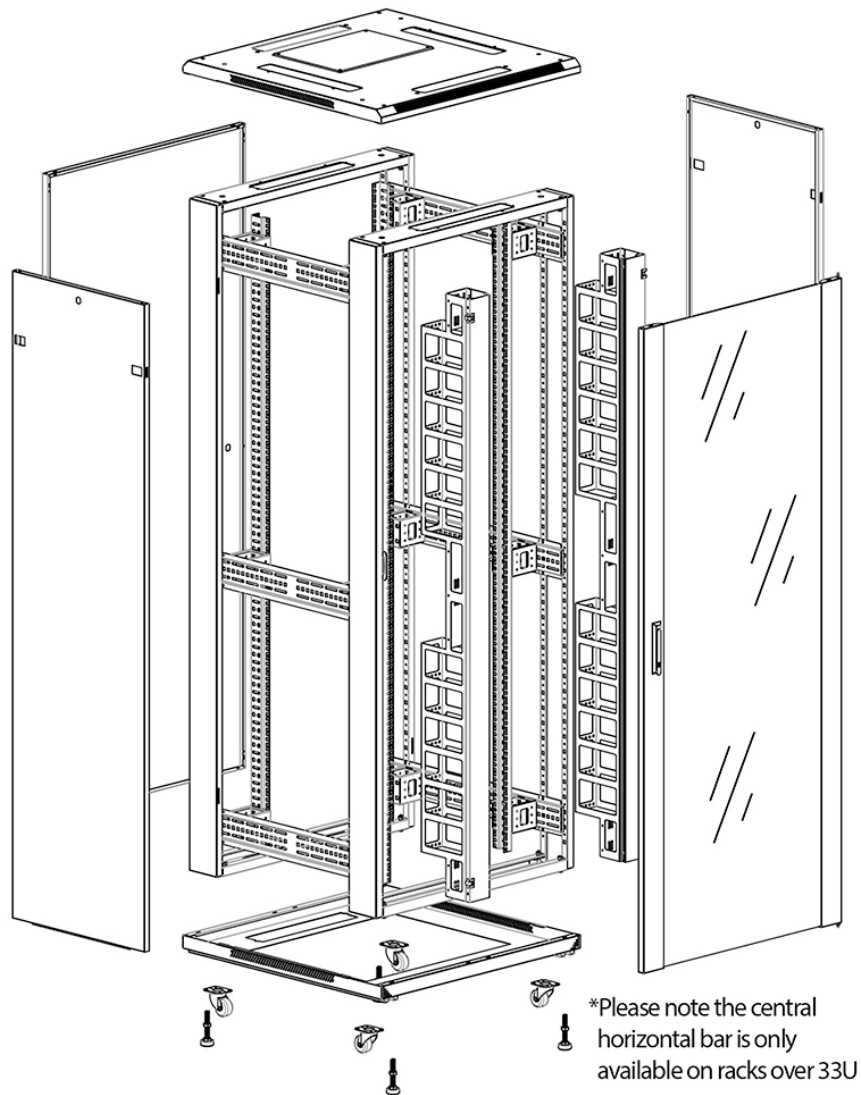

Environ CR800 29U Rack 800x800mm Glass (F) Steel
(R) B/Panels F/Mgmt Grey White - F/Pack

Item Code: 542-2988-GSBF-GW-FP

excel
without compromise.

Product drawings