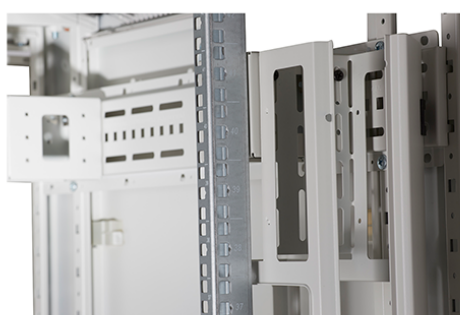

**Product images**

Four-way brush entry roof panel

Quick-slam latch side panels

Swing handle glass front door

Steel rear door

Large base entry

High-density vertical cable management

Environ CR800 29U Rack 800x800mm Glass (F) Steel  
(R) B/Panels F/Mgmt Grey White - F/Pack