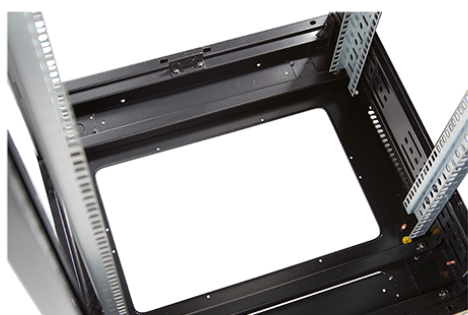

**Product images**

Four-way brush entry roof panel

Quick-slam latch side panels

Swing handle glass front door

Steel rear door

Large base entry

High-density vertical cable management

Environ CR800 29U Rack 800x800mm Glass (F) Steel  
(R) B/Panels F/Mgmt Grey White - F/Pack