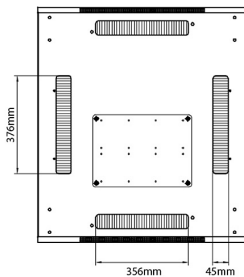

Product Specifications

Feature	Values
Number of rack units (RU)	29
Model	Comms Rack
Width	800 mm
Depth	800 mm
Height	1490 mm
Colour	Grey
Number of doors	2
Front door material	Glass
Front door locking system	One point
Rear door material	Steel
Rear door locking system	One point

Standards

Standard	Detail
ANSI/EIA-310-E	Electronic Industries Association standard for horizontal spacing, vertical hole spacing, rack opening and front panel width
BS EN 60297-3-100:2009	Mechanical structures for electronic equipment. Dimensions of mechanical structures of the 482,6 mm (19 in) series. Basic dimensions of front panels, subracks, chassis, racks and cabinets
DIN 41494 Part 1 & 7	Panel Mounting Racks For Electronics Equipments; Racks And Panels, Dimensions; Dimensions of cabinets and suites of racks

Item Code: 542-2988-GSBF-GW

excel
without compromise.

Product drawings

Environ CR800 29U Rack 800x800mm Glass (F) Steel (R) B/Panels F/Mgmt Grey White

Item Code: 542-2988-GSBF-GW

Product drawings

Front

Side

Rear

Roof

Base

Base Cut Out Dimensions

580 mm Wide
 by
 276 mm Deep (600 mm deep rack)
 476 mm Deep (800 mm deep rack)
 676 mm Deep (1000 mm deep rack)

Part Number Table

Part Number	Description
542-2486-GSBF-BK	Environ CR800 24U Rack 800x600mm Glass (F) Steel (R) B/Panels F/Mgmt Black
542-2486-GSBF-BK-FP	Environ CR800 24U Rack 800x600mm Glass (F) Steel (R) B/Panels F/Mgmt Black - F/Pack