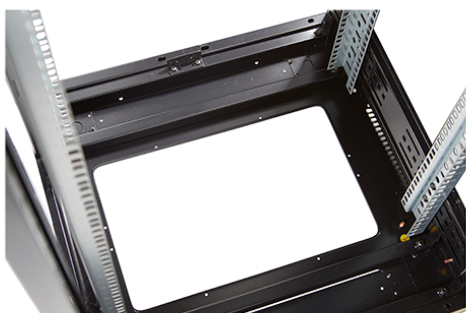

✕ Large cut out in base for cable entry

✕ Brush strip cable entry in roof and base of rack

✕ IP20 when fitted with base plate

✕ Racks supplied assembled or flat packed

Product Overview

Environ CR800 Comms Racks are a versatile range of 800mm wide racks with features suitable for a wide range of applications within the data, security, audio visual and telecommunications markets.

Product images

Four-way brush entry roof panel

Quick-slam latch side panels

Swing handle glass front door

Steel rear door

Large base entry

High-density vertical cable management

Environ CR800 29U Rack 800x800mm Glass (F) Steel
(R) B/Panels F/Mgmt Grey White