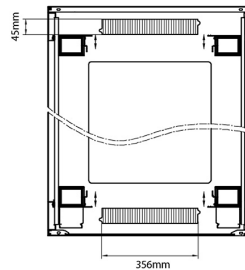

Product Specifications

Feature	Values
Number of rack units (RU)	29
Model	Comms Rack
Width	800 mm
Depth	800 mm
Height	1490 mm
Colour	Grey
Number of doors	2
Front door material	Glass
Front door locking system	One point
Rear door material	Steel
Rear door locking system	One point

Standards

Standard	Detail
ANSI/EIA-310-E	Electronic Industries Association standard for horizontal spacing, vertical hole spacing, rack opening and front panel width
BS EN 60297-3-100:2009	Mechanical structures for electronic equipment. Dimensions of mechanical structures of the 482,6 mm (19 in) series. Basic dimensions of front panels, subracks, chassis, racks and cabinets
DIN 41494 Part 1 & 7	Panel Mounting Racks For Electronics Equipments; Racks And Panels, Dimensions; Dimensions of cabinets and suites of racks

Item Code: 542-2988-GSBF-GW

excel
without compromise.

Product drawings

Environ CR800 29U Rack 800x800mm Glass (F) Steel (R) B/Panels F/Mgmt Grey White

Item Code: 542-2988-GSBF-GW

Product drawings

Front

Side

Rear

Roof

Base

Base Cut Out Dimensions

580 mm Wide
 by
 276 mm Deep (600 mm deep rack)
 476 mm Deep (800 mm deep rack)
 676 mm Deep (1000 mm deep rack)

Part Number Table

Part Number	Description
542-2486-GSBF-BK	Environ CR800 24U Rack 800x600mm Glass (F) Steel (R) B/Panels F/Mgmt Black
542-2486-GSBF-BK-FP	Environ CR800 24U Rack 800x600mm Glass (F) Steel (R) B/Panels F/Mgmt Black - F/Pack