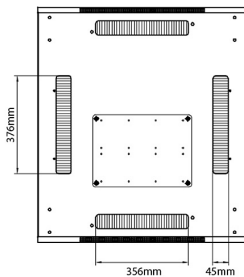

Environ CR800 29U Rack 800x800mm Glass (F) Steel (R) B/Panels F/Mgmt Black - F/Pack

Item Code: 542-2988-GSBF-BK-FP

Product drawings

Roof

Base Cut Out Dimensions

580 mm Wide
by
276 mm Deep (600 mm deep rack)
476 mm Deep (800 mm deep rack)
676 mm Deep (1000 mm deep rack)

Part Number Table

Part Number	Description
542-2486-GSBF-BK	Environ CR800 24U Rack 800x600mm Glass (F) Steel (R) B/Panels F/Mgmt Black
542-2486-GSBF-BK-FP	Environ CR800 24U Rack 800x600mm Glass (F) Steel (R) B/Panels F/Mgmt Black - F/Pack