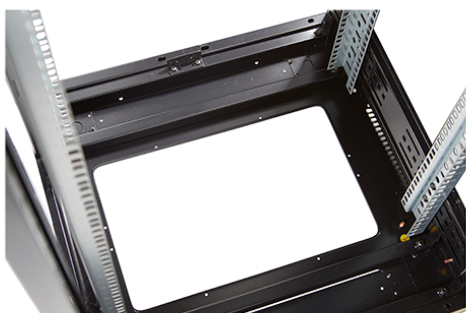

**Product images**

Four-way brush entry roof panel

Quick-slam latch side panels

Swing handle glass front door

Steel rear door

Large base entry

High-density vertical cable management

Environ CR800 29U Rack 800x800mm Glass (F) Steel  
(R) B/Panels F/Mgmt Black - F/Pack