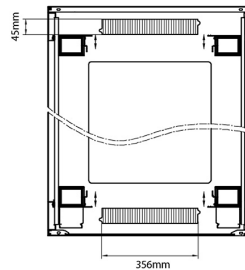

## Product Specifications

Feature	Values
Number of rack units (RU)	29
Model	Comms Rack
Width	800 mm
Depth	800 mm
Height	1490 mm
Colour	Black
Number of doors	2
Front door material	Glass
Front door locking system	One point
Rear door material	Steel
Rear door locking system	One point

## Standards

Standard	Detail
ANSI/EIA-310-E	Electronic Industries Association standard for horizontal spacing, vertical hole spacing, rack opening and front panel width
BS EN 60297-3-100:2009	Mechanical structures for electronic equipment. Dimensions of mechanical structures of the 482,6 mm (19 in) series. Basic dimensions of front panels, subracks, chassis, racks and cabinets
DIN 41494 Part 1 & 7	Panel Mounting Racks For Electronics Equipments; Racks And Panels, Dimensions; Dimensions of cabinets and suites of racks

### Product drawings

Environ CR800 29U Rack 800x800mm Glass (F) Steel (R) B/Panels F/Mgmt Black - F/Pack

Item Code: 542-2988-GSBF-BK-FP

Product drawings

Front

Side

Rear

Roof

Base

Base Cut Out Dimensions

580 mm Wide  
by  
276 mm Deep (600 mm deep rack)  
476 mm Deep (800 mm deep rack)  
676 mm Deep (1000 mm deep rack)

Part Number Table

Part Number	Description
542-2486-GSBF-BK	Environ CR800 24U Rack 800x600mm Glass (F) Steel (R) B/Panels F/Mgmt Black
542-2486-GSBF-BK-FP	Environ CR800 24U Rack 800x600mm Glass (F) Steel (R) B/Panels F/Mgmt Black - F/Pack