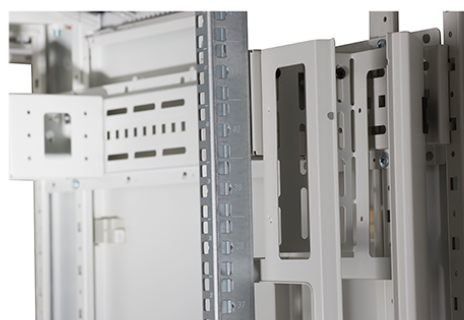

**Product images**

Four-way brush entry roof panel

Quick-slam latch side panels

Swing handle glass front door

Steel rear door

Large base entry

High-density vertical cable management

Environ CR800 29U Rack 800x800mm Glass (F) Steel  
(R) B/Panels F/Mgmt Black - F/Pack