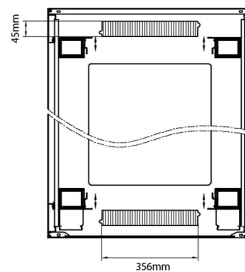

Product Specifications

Feature	Values
Number of rack units (RU)	29
Model	Comms Rack
Width	800 mm
Depth	800 mm
Height	1490 mm
Colour	Black
Number of doors	2
Front door material	Glass
Front door locking system	One point
Rear door material	Steel
Rear door locking system	One point

Standards

Standard	Detail
ANSI/EIA-310-E	Electronic Industries Association standard for horizontal spacing, vertical hole spacing, rack opening and front panel width
BS EN 60297-3-100:2009	Mechanical structures for electronic equipment. Dimensions of mechanical structures of the 482,6 mm (19 in) series. Basic dimensions of front panels, subracks, chassis, racks and cabinets
DIN 41494 Part 1 & 7	Panel Mounting Racks For Electronics Equipments; Racks And Panels, Dimensions; Dimensions of cabinets and suites of racks

Roof

Base

Base Cut Out Dimensions

580 mm Wide
 by
 276 mm Deep (600 mm deep rack)
 476 mm Deep (800 mm deep rack)
 676 mm Deep (1000 mm deep rack)

Part Number Table

Part Number	Description
542-2486-GSBF-BK	Environ CR800 24U Rack 800x600mm Glass (F) Steel (R) B/Panels F/Mgmt Black
542-2486-GSBF-BK-FP	Environ CR800 24U Rack 800x600mm Glass (F) Steel (R) B/Panels F/Mgmt Black - F/Pack