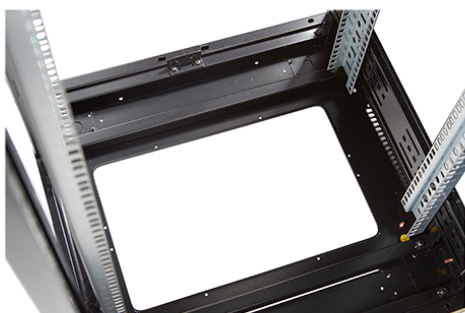

✕ Large cut out in base for cable entry

✕ Brush strip cable entry in roof and base of rack

✕ IP20 when fitted with base plate

✕ Racks supplied assembled or flat packed

Product Overview

Environ CR800 Comms Racks are a versatile range of 800mm wide racks with features suitable for a wide range of applications within the data, security, audio visual and telecommunications markets.

Product images

Four-way brush entry roof panel

Quick-slam latch side panels

Swing handle glass front door

Steel rear door

Large base entry

High-density vertical cable management

Environ CR800 29U Rack 800x800mm Glass (F) Steel
(R) B/Panels F/Mgmt Black