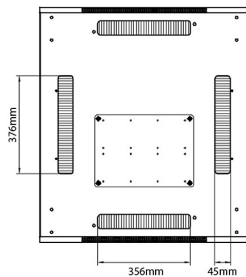

Product Specifications

Feature	Values
Number of rack units (RU)	29
Model	Comms Rack
Width	800 mm
Depth	800 mm
Height	1490 mm
Colour	Black
Number of doors	2
Front door material	Glass
Front door locking system	One point
Rear door material	Steel
Rear door locking system	One point

Standards

Standard	Detail
ANSI/EIA-310-E	Electronic Industries Association standard for horizontal spacing, vertical hole spacing, rack opening and front panel width
BS EN 60297-3-100:2009	Mechanical structures for electronic equipment. Dimensions of mechanical structures of the 482,6 mm (19 in) series. Basic dimensions of front panels, subracks, chassis, racks and cabinets
DIN 41494 Part 1 & 7	Panel Mounting Racks For Electronics Equipments; Racks And Panels, Dimensions; Dimensions of cabinets and suites of racks

Roof

Base

Base Cut Out Dimensions

580 mm Wide
 by
 276 mm Deep (600 mm deep rack)
 476 mm Deep (800 mm deep rack)
 676 mm Deep (1000 mm deep rack)

Part Number Table

Part Number	Description
542-2486-GSBF-BK	Environ CR800 24U Rack 800x600mm Glass (F) Steel (R) B/Panels F/Mgmt Black
542-2486-GSBF-BK-FP	Environ CR800 24U Rack 800x600mm Glass (F) Steel (R) B/Panels F/Mgmt Black - F/Pack