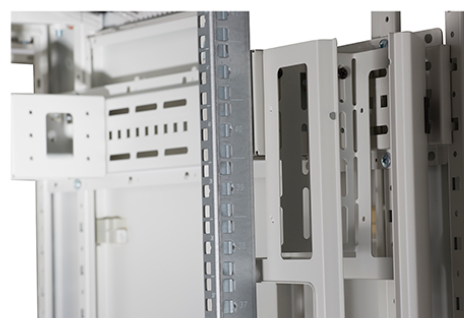

Steel rear door

High-density vertical cable management