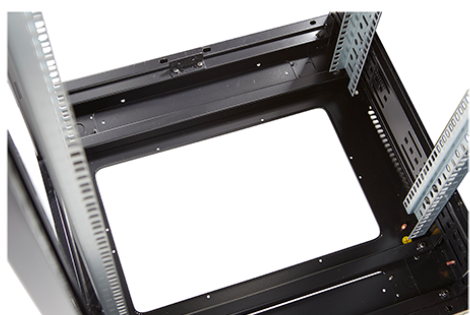

**Product images**

Four-way brush entry roof panel

Quick-slam latch side panels

Swing handle glass front door

Steel rear door

Large base entry

High-density vertical cable management

Environ CR800 29U Rack 800x600mm Glass (F) Steel  
(R) B/Panels F/Mgmt Grey White - F/Pack