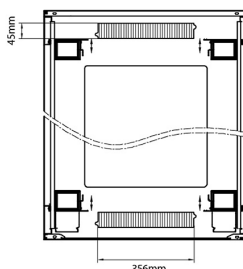

## Product Specifications

Feature	Values
Number of rack units (RU)	29
Model	Comms Rack
Width	800 mm
Depth	600 mm
Height	1490 mm
Colour	Grey
Number of doors	2
Front door material	Glass
Front door locking system	One point
Rear door material	Steel
Rear door locking system	One point

### Product drawings

## Product drawings

Front

Side

Rear

Roof

Base

### Base Cut Out Dimensions

580 mm Wide  
by  
276 mm Deep (600 mm deep rack)  
476 mm Deep (800 mm deep rack)  
676 mm Deep (1000 mm deep rack)