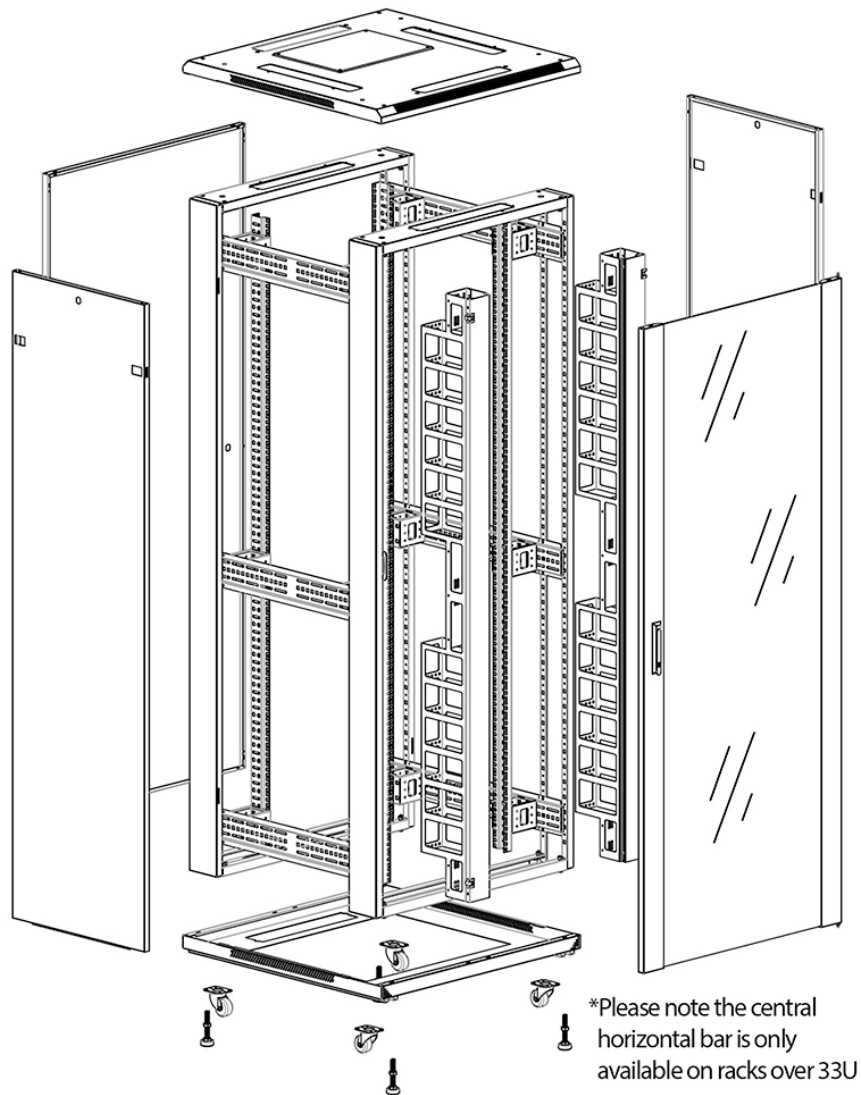

Environ CR800 29U Rack 800x600mm Glass (F) Steel
(R) B/Panels F/Mgmt Grey White - F/Pack

Item Code: 542-2986-GSBF-GW-FP

excel
without compromise.

Product drawings