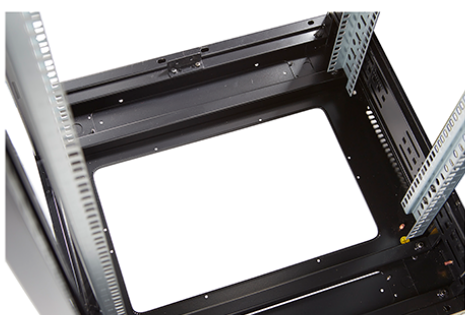

✕ Large cut out in base for cable entry

✕ Brush strip cable entry in roof and base of rack

✕ IP20 when fitted with base plate

✕ Racks supplied assembled or flat packed

Product Overview

Environ CR800 Comms Racks are a versatile range of 800mm wide racks with features suitable for a wide range of applications within the data, security, audio visual and telecommunications markets.

Product images

Four-way brush entry roof panel

Quick-slam latch side panels

Swing handle glass front door

Steel rear door

Large base entry

High-density vertical cable management

Environ CR800 29U Rack 800x600mm Glass (F) Steel
(R) B/Panels F/Mgmt Grey White