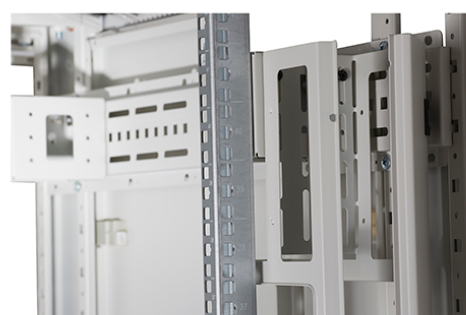

Steel rear door

High-density vertical cable management