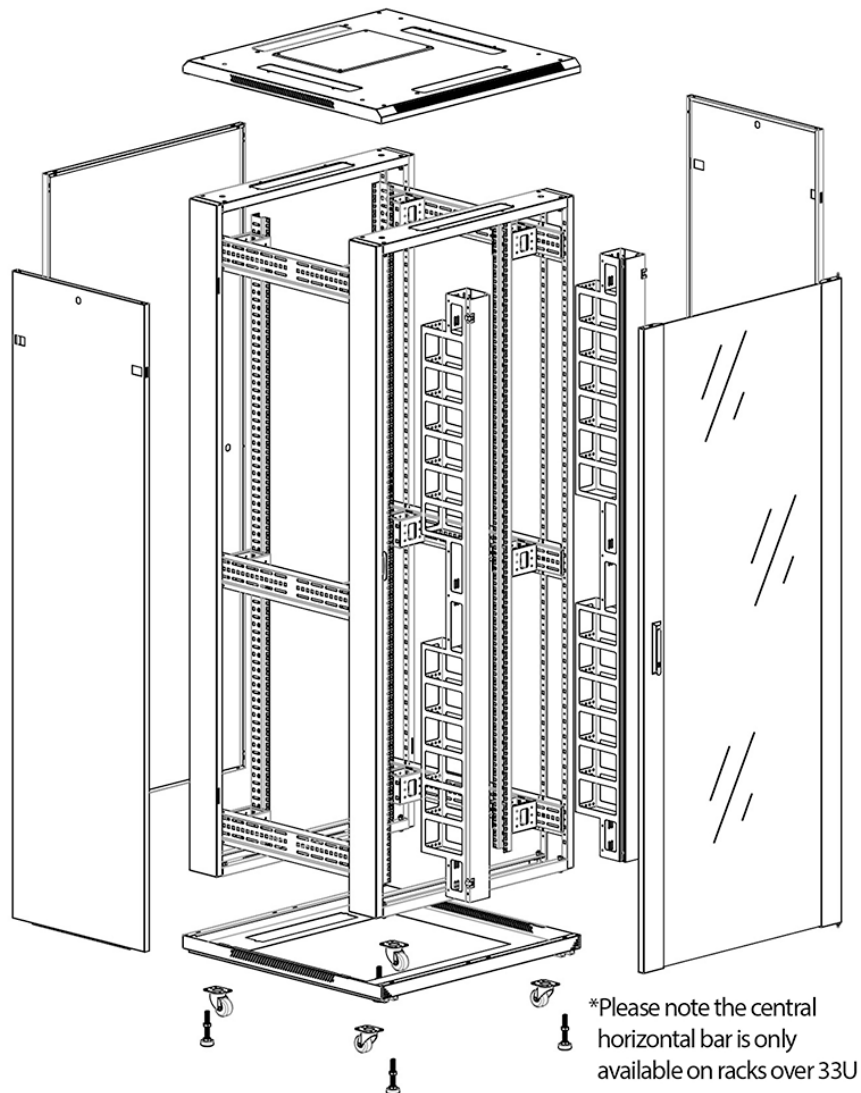

Environ CR800 29U Rack 800x600mm Glass (F) Steel
(R) B/Panels F/Mgmt Grey White

Item Code: 542-2986-GSBF-GW

excel
without compromise.

Product drawings