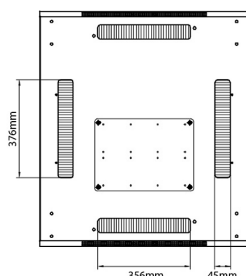

Product Specifications

Feature	Values
Number of rack units (RU)	29
Model	Comms Rack
Width	800 mm
Depth	600 mm
Height	1490 mm
Colour	Grey
Number of doors	2
Front door material	Glass
Front door locking system	One point
Rear door material	Steel
Rear door locking system	One point

Standards

Standard	Detail
ANSI/EIA-310-E	Electronic Industries Association standard for horizontal spacing, vertical hole spacing, rack opening and front panel width
BS EN 60297-3-100:2009	Mechanical structures for electronic equipment. Dimensions of mechanical structures of the 482,6 mm (19 in) series. Basic dimensions of front panels, subracks, chassis, racks and cabinets
DIN 41494 Part 1 & 7	Panel Mounting Racks For Electronics Equipments; Racks And Panels, Dimensions; Dimensions of cabinets and suites of racks

Item Code: 542-2986-GSBF-GW

excel
without compromise.

Product drawings

Environ CR800 29U Rack 800x600mm Glass (F) Steel (R) B/Panels F/Mgmt Grey White

Item Code: 542-2986-GSBF-GW

Product drawings

Front

Side

Rear

Roof

Base

Base Cut Out Dimensions

580 mm Wide
 by
 276 mm Deep (600 mm deep rack)
 476 mm Deep (800 mm deep rack)
 676 mm Deep (1000 mm deep rack)

Part Number Table

Part Number	Description
542-2486-GSBF-BK	Environ CR800 24U Rack 800x600mm Glass (F) Steel (R) B/Panels F/Mgmt Black
542-2486-GSBF-BK-FP	Environ CR800 24U Rack 800x600mm Glass (F) Steel (R) B/Panels F/Mgmt Black - F/Pack