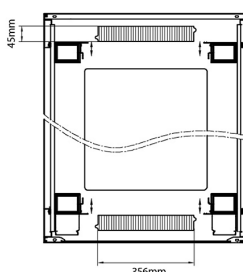

Product Specifications

Feature	Values
Number of rack units (RU)	29
Model	Comms Rack
Width	800 mm
Depth	600 mm
Height	1490 mm
Colour	Grey
Number of doors	2
Front door material	Glass
Front door locking system	One point
Rear door material	Steel
Rear door locking system	One point

Standards

Standard	Detail
ANSI/EIA-310-E	Electronic Industries Association standard for horizontal spacing, vertical hole spacing, rack opening and front panel width
BS EN 60297-3-100:2009	Mechanical structures for electronic equipment. Dimensions of mechanical structures of the 482,6 mm (19 in) series. Basic dimensions of front panels, subracks, chassis, racks and cabinets
DIN 41494 Part 1 & 7	Panel Mounting Racks For Electronics Equipments; Racks And Panels, Dimensions; Dimensions of cabinets and suites of racks

Item Code: 542-2986-GSBF-GW

excel
without compromise.

Product drawings

Environ CR800 29U Rack 800x600mm Glass (F) Steel (R) B/Panels F/Mgmt Grey White

Item Code: 542-2986-GSBF-GW

Product drawings

Front

Side

Rear

Roof

Base

Base Cut Out Dimensions

580 mm Wide
 by
 276 mm Deep (600 mm deep rack)
 476 mm Deep (800 mm deep rack)
 676 mm Deep (1000 mm deep rack)

Part Number Table

Part Number	Description
542-2486-GSBF-BK	Environ CR800 24U Rack 800x600mm Glass (F) Steel (R) B/Panels F/Mgmt Black
542-2486-GSBF-BK-FP	Environ CR800 24U Rack 800x600mm Glass (F) Steel (R) B/Panels F/Mgmt Black - F/Pack