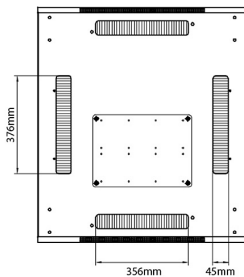

Product Specifications

Feature	Values
Number of rack units (RU)	29
Model	Comms Rack
Width	800 mm
Depth	600 mm
Height	1490 mm
Colour	Black
Number of doors	2
Front door material	Glass
Front door locking system	One point
Rear door material	Steel
Rear door locking system	One point

Standards

Standard	Detail
ANSI/EIA-310-E	Electronic Industries Association standard for horizontal spacing, vertical hole spacing, rack opening and front panel width
BS EN 60297-3-100:2009	Mechanical structures for electronic equipment. Dimensions of mechanical structures of the 482,6 mm (19 in) series. Basic dimensions of front panels, subracks, chassis, racks and cabinets
DIN 41494 Part 1 & 7	Panel Mounting Racks For Electronics Equipments; Racks And Panels, Dimensions; Dimensions of cabinets and suites of racks

Front

Side

Rear

Roof

Base

Base Cut Out Dimensions

- 580 mm Wide
- by
- 276 mm Deep (600 mm deep rack)
- 476 mm Deep (800 mm deep rack)
- 676 mm Deep (1000 mm deep rack)

Part Number Table