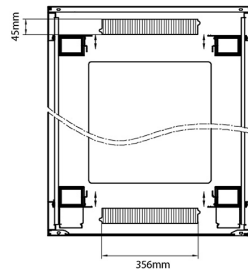

Product Specifications

Feature	Values
Number of rack units (RU)	29
Model	Comms Rack
Width	800 mm
Depth	600 mm
Height	1490 mm
Colour	Black
Number of doors	2
Front door material	Glass
Front door locking system	One point
Rear door material	Steel
Rear door locking system	One point

Standards

Standard	Detail
ANSI/EIA-310-E	Electronic Industries Association standard for horizontal spacing, vertical hole spacing, rack opening and front panel width
BS EN 60297-3-100:2009	Mechanical structures for electronic equipment. Dimensions of mechanical structures of the 482,6 mm (19 in) series. Basic dimensions of front panels, subracks, chassis, racks and cabinets
DIN 41494 Part 1 & 7	Panel Mounting Racks For Electronics Equipments; Racks And Panels, Dimensions; Dimensions of cabinets and suites of racks

Front

Side

Rear

Roof

Base

Base Cut Out Dimensions

- 580 mm Wide
- by
- 276 mm Deep (600 mm deep rack)
- 476 mm Deep (800 mm deep rack)
- 676 mm Deep (1000 mm deep rack)

Part Number Table