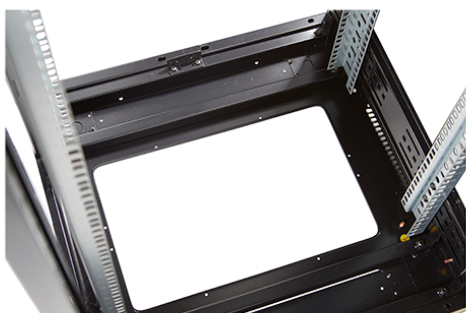

✕ Large cut out in base for cable entry

✕ Brush strip cable entry in roof and base of rack

✕ IP20 when fitted with base plate

✕ Racks supplied assembled or flat packed

Product Overview

Environ CR800 Comms Racks are a versatile range of 800mm wide racks with features suitable for a wide range of applications within the data, security, audio visual and telecommunications markets.

Product images

Four-way brush entry roof panel

Quick-slam latch side panels

Swing handle glass front door

Steel rear door

Large base entry

High-density vertical cable management

Environ CR800 29U Rack 800x600mm Glass (F) Steel
(R) B/Panels F/Mgmt Black - F/Pack