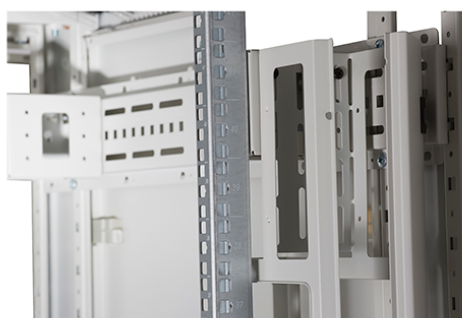

Steel rear door

High-density vertical cable management