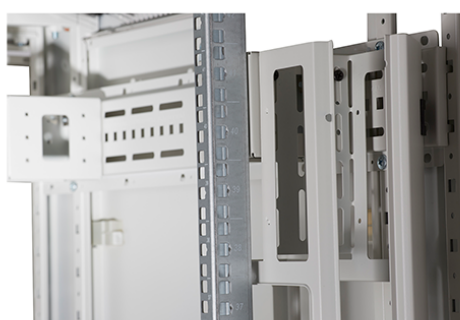

**Product images**

Four-way brush entry roof panel

Quick-slam latch side panels

Swing handle glass front door

Steel rear door

Large base entry

High-density vertical cable management

Environ CR800 29U Rack 800x600mm Glass (F) Steel  
(R) B/Panels F/Mgmt Black