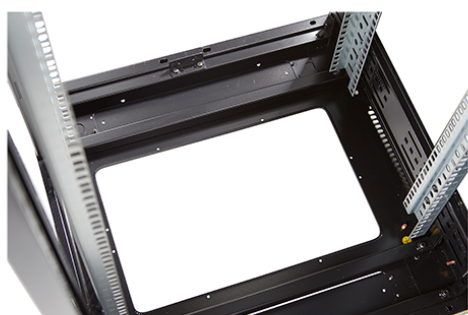

**Product images**

Four-way brush entry roof panel

Quick-slam latch side panels

Swing handle glass front door

Steel rear door

Large base entry

High-density vertical cable management

Environ CR800 29U Rack 800x600mm Glass (F) Steel  
(R) B/Panels F/Mgmt Black