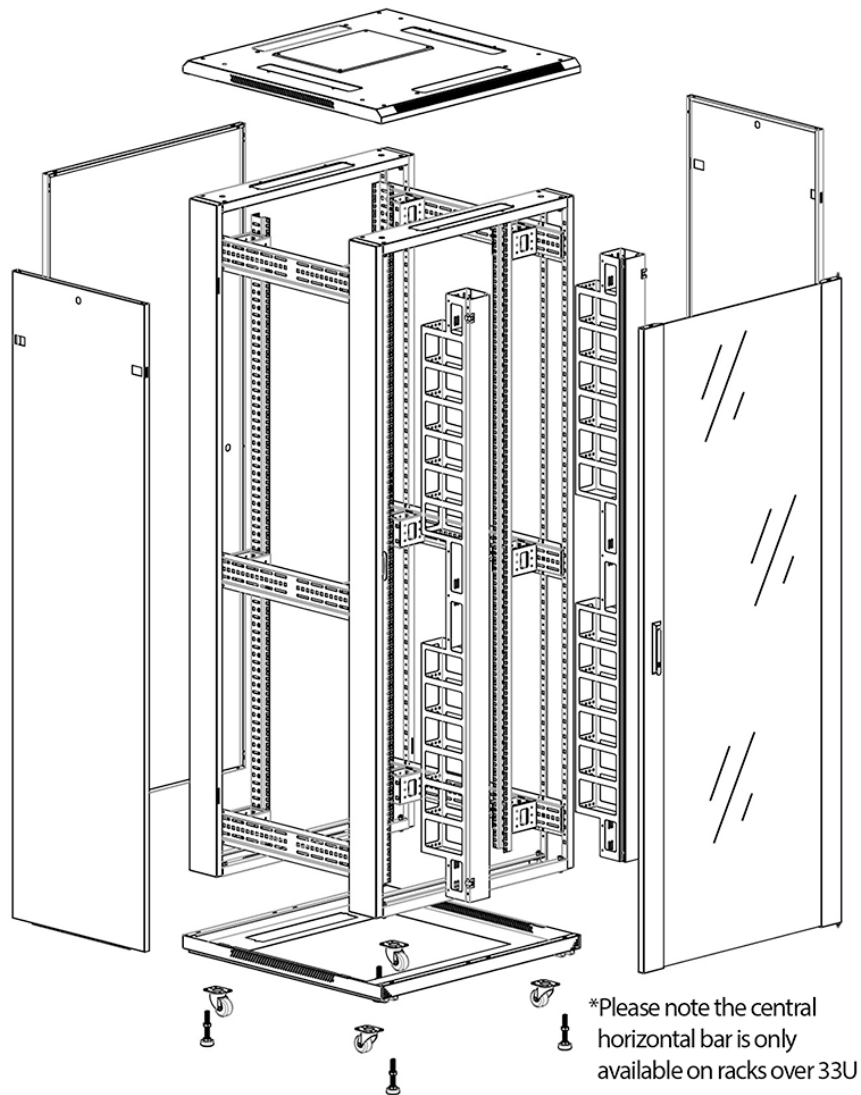

Environ CR800 29U Rack 800x600mm Glass (F) Steel
(R) B/Panels F/Mgmt Black

Item Code: 542-2986-GSBF-BK

Product drawings