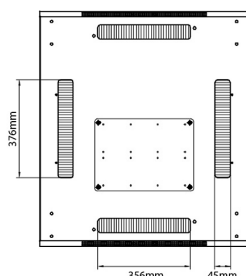

## Standards

Standard	Detail
ANSI/EIA-310-E	Electronic Industries Association standard for horizontal spacing, vertical hole spacing, rack opening and front panel width
BS EN 60297-3-100:2009	Mechanical structures for electronic equipment. Dimensions of mechanical structures of the 482,6 mm (19 in) series. Basic dimensions of front panels, subracks, chassis, racks and cabinets
DIN 41494 Part 1 & 7	Panel Mounting Racks For Electronics Equipments; Racks And Panels, Dimensions; Dimensions of cabinets and suites of racks

## Product drawings

Front

Side

Rear

Roof

Base

### Base Cut Out Dimensions

580 mm Wide  
 by  
 276 mm Deep (600 mm deep rack)  
 476 mm Deep (800 mm deep rack)  
 676 mm Deep (1000 mm deep rack)