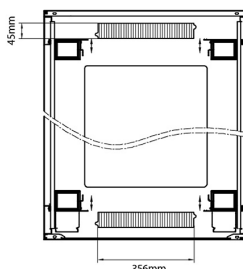

## Product Specifications

Feature	Values
Number of rack units (RU)	29
Model	Comms Rack
Width	800 mm
Depth	600 mm
Height	1490 mm
Colour	Black
Number of doors	2
Front door material	Glass
Front door locking system	One point
Rear door material	Steel
Rear door locking system	One point

## Standards

Standard	Detail
ANSI/EIA-310-E	Electronic Industries Association standard for horizontal spacing, vertical hole spacing, rack opening and front panel width
BS EN 60297-3-100:2009	Mechanical structures for electronic equipment. Dimensions of mechanical structures of the 482,6 mm (19 in) series. Basic dimensions of front panels, subracks, chassis, racks and cabinets
DIN 41494 Part 1 & 7	Panel Mounting Racks For Electronics Equipments; Racks And Panels, Dimensions; Dimensions of cabinets and suites of racks

## Product drawings

Front

Side

Rear

Roof

Base

### Base Cut Out Dimensions

580 mm Wide  
 by  
 276 mm Deep (600 mm deep rack)  
 476 mm Deep (800 mm deep rack)  
 676 mm Deep (1000 mm deep rack)