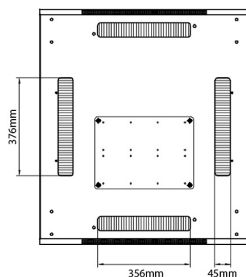

Standards

| Standard | Detail |
|------------------------|---|
| ANSI/EIA-310-E | Electronic Industries Association standard for horizontal spacing, vertical hole spacing, rack opening and front panel width |
| BS EN 60297-3-100:2009 | Mechanical structures for electronic equipment. Dimensions of mechanical structures of the 482,6 mm (19 in) series. Basic dimensions of front panels, subracks, chassis, racks and cabinets |
| DIN 41494 Part 1 & 7 | Panel Mounting Racks For Electronics Equipments; Racks And Panels, Dimensions; Dimensions of cabinets and suites of racks |

excel
without compromise.

Product drawings

Environ CR800 29U Rack 800x1000mm Glass (F) Steel (R) B/Panels F/Mgmt Grey White - F/Pack

Item Code: 542-29810-GSBF-GW-FP

Product drawings

Front

Side

Rear

Roof

Base

Base Cut Out Dimensions

580 mm Wide
by
276 mm Deep (600 mm deep rack)
476 mm Deep (800 mm deep rack)
676 mm Deep (1000 mm deep rack)

Part Number Table

| Part Number | Description |
|---------------------|---|
| 542-2486-GSBF-BK | Environ CR800 24U Rack 800x600mm Glass (F) Steel (R) B/Panels F/Mgmt Black |
| 542-2486-GSBF-BK-FP | Environ CR800 24U Rack 800x600mm Glass (F) Steel (R) B/Panels F/Mgmt Black - F/Pack |