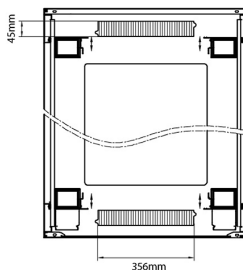

Standards

| Standard | Detail |
|------------------------|---|
| ANSI/EIA-310-E | Electronic Industries Association standard for horizontal spacing, vertical hole spacing, rack opening and front panel width |
| BS EN 60297-3-100:2009 | Mechanical structures for electronic equipment. Dimensions of mechanical structures of the 482,6 mm (19 in) series. Basic dimensions of front panels, subracks, chassis, racks and cabinets |
| DIN 41494 Part 1 & 7 | Panel Mounting Racks For Electronics Equipments; Racks And Panels, Dimensions; Dimensions of cabinets and suites of racks |

excel
without compromise.

Product drawings

Environ CR800 29U Rack 800x1000mm Glass (F) Steel (R) B/Panels F/Mgmt Grey White - F/Pack

Item Code: 542-29810-GSBF-GW-FP

Product drawings

Front

Side

Rear

Roof

Base

Base Cut Out Dimensions

580 mm Wide
by
276 mm Deep (600 mm deep rack)
476 mm Deep (800 mm deep rack)
676 mm Deep (1000 mm deep rack)

Part Number Table

| Part Number | Description |
|---------------------|---|
| 542-2486-GSBF-BK | Environ CR800 24U Rack 800x600mm Glass (F) Steel (R) B/Panels F/Mgmt Black |
| 542-2486-GSBF-BK-FP | Environ CR800 24U Rack 800x600mm Glass (F) Steel (R) B/Panels F/Mgmt Black - F/Pack |