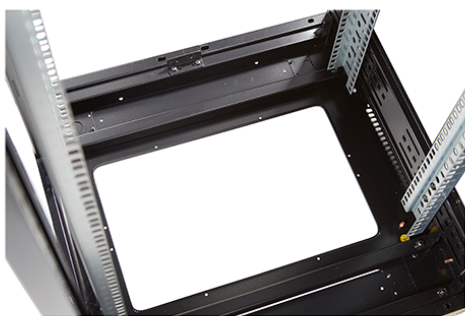

Large base entry