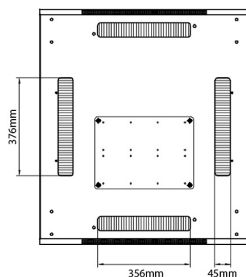

Standards

Standard	Detail
ANSI/EIA-310-E	Electronic Industries Association standard for horizontal spacing, vertical hole spacing, rack opening and front panel width
BS EN 60297-3-100:2009	Mechanical structures for electronic equipment. Dimensions of mechanical structures of the 482,6 mm (19 in) series. Basic dimensions of front panels, subracks, chassis, racks and cabinets
DIN 41494 Part 1 & 7	Panel Mounting Racks For Electronics Equipments; Racks And Panels, Dimensions; Dimensions of cabinets and suites of racks

excel
without compromise.

Product drawings

Environ CR800 29U Rack 800x1000mm Glass (F) Steel (R) B/Panels F/Mgmt Grey White

Item Code: 542-29810-GSBF-GW

Product drawings

Front

Side

Rear

Roof

Base

Base Cut Out Dimensions

580 mm Wide
by
276 mm Deep (600 mm deep rack)
476 mm Deep (800 mm deep rack)
676 mm Deep (1000 mm deep rack)

Part Number Table

Part Number	Description
542-2486-GSBF-BK	Environ CR800 24U Rack 800x600mm Glass (F) Steel (R) B/Panels F/Mgmt Black
542-2486-GSBF-BK-FP	Environ CR800 24U Rack 800x600mm Glass (F) Steel (R) B/Panels F/Mgmt Black - F/Pack