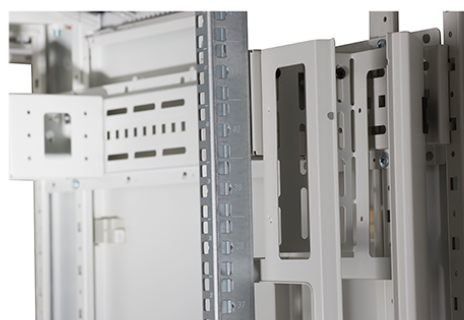

Steel rear door

High-density vertical cable management