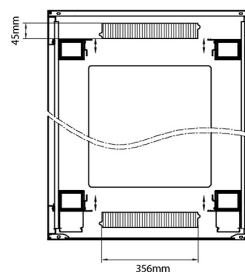

Standards

Standard	Detail
ANSI/EIA-310-E	Electronic Industries Association standard for horizontal spacing, vertical hole spacing, rack opening and front panel width
BS EN 60297-3-100:2009	Mechanical structures for electronic equipment. Dimensions of mechanical structures of the 482,6 mm (19 in) series. Basic dimensions of front panels, subracks, chassis, racks and cabinets
DIN 41494 Part 1 & 7	Panel Mounting Racks For Electronics Equipments; Racks And Panels, Dimensions; Dimensions of cabinets and suites of racks

excel
without compromise.

Product drawings

Environ CR800 29U Rack 800x1000mm Glass (F) Steel (R) B/Panels F/Mgmt Grey White

Item Code: 542-29810-GSBF-GW

Product drawings

Front

Side

Rear

Roof

Base

Base Cut Out Dimensions

580 mm Wide
by
276 mm Deep (600 mm deep rack)
476 mm Deep (800 mm deep rack)
676 mm Deep (1000 mm deep rack)

Part Number Table

Part Number	Description
542-2486-GSBF-BK	Environ CR800 24U Rack 800x600mm Glass (F) Steel (R) B/Panels F/Mgmt Black
542-2486-GSBF-BK-FP	Environ CR800 24U Rack 800x600mm Glass (F) Steel (R) B/Panels F/Mgmt Black - F/Pack