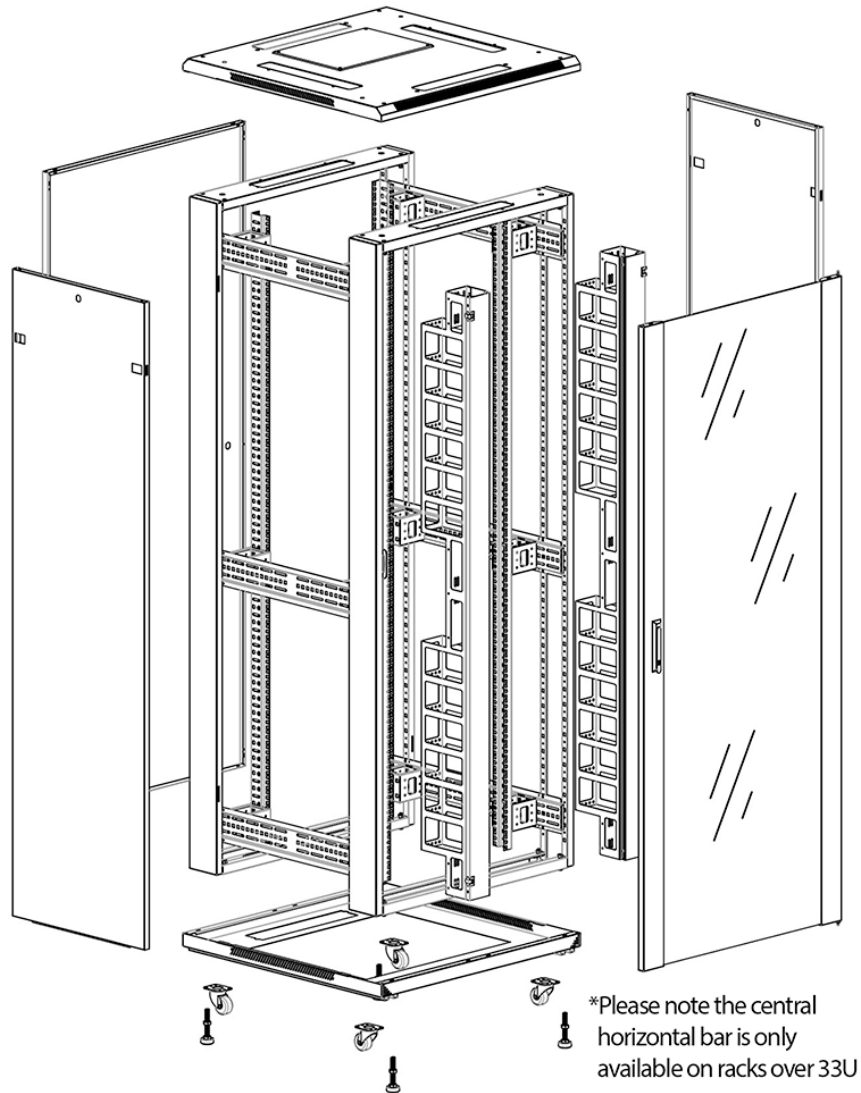

Environ CR800 29U Rack 800x1000mm Glass (F)
Steel (R) B/Panels F/Mgmt Black - F/Pack

Item Code: 542-29810-GSBF-BK-FP

excel
without compromise.

Product drawings