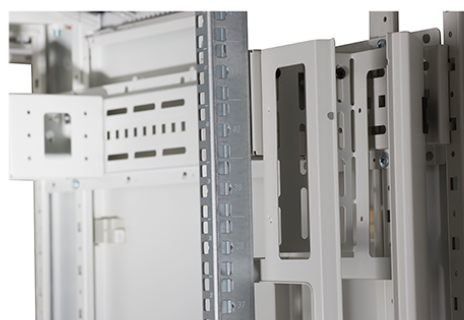

### Product images

Four-way brush entry roof panel

Quick-slam latch side panels

Swing handle glass front door

Steel rear door

Large base entry

High-density vertical cable management

Environ CR800 29U Rack 800x1000mm Glass (F)  
Steel (R) B/Panels F/Mgmt Black - F/Pack