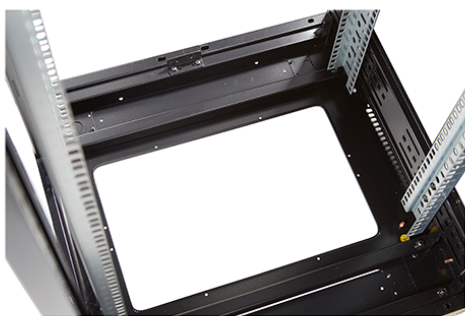

### Product images

Four-way brush entry roof panel

Quick-slam latch side panels

Swing handle glass front door

Steel rear door

Large base entry

High-density vertical cable management

Environ CR800 29U Rack 800x1000mm Glass (F)  
Steel (R) B/Panels F/Mgmt Black - F/Pack