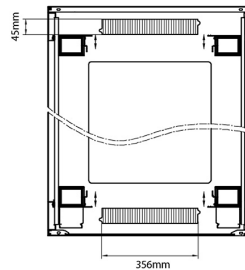

## Product Specifications

Feature	Values
Number of rack units (RU)	29
Model	Comms Rack
Width	800 mm
Depth	1000 mm
Height	1490 mm
Colour	Black
Number of doors	2
Front door material	Glass
Front door locking system	One point
Rear door material	Steel
Rear door locking system	One point

## Standards

Standard	Detail
ANSI/EIA-310-E	Electronic Industries Association standard for horizontal spacing, vertical hole spacing, rack opening and front panel width
BS EN 60297-3-100:2009	Mechanical structures for electronic equipment. Dimensions of mechanical structures of the 482,6 mm (19 in) series. Basic dimensions of front panels, subracks, chassis, racks and cabinets
DIN 41494 Part 1 & 7	Panel Mounting Racks For Electronics Equipments; Racks And Panels, Dimensions; Dimensions of cabinets and suites of racks

Base

Base Cut Out Dimensions

580 mm Wide  
by  
276 mm Deep (600 mm deep rack)  
476 mm Deep (800 mm deep rack)  
676 mm Deep (1000 mm deep rack)

Part Number Table

Part Number	Description
542-2486-GSBF-BK	Environ CR800 24U Rack 800x600mm Glass (F) Steel (R) B/Panels F/Mgmt Black
542-2486-GSBF-BK-FP	Environ CR800 24U Rack 800x600mm Glass (F) Steel (R) B/Panels F/Mgmt Black - F/Pack