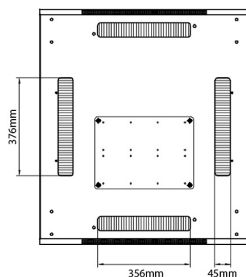

Standards

Standard	Detail
ANSI/EIA-310-E	Electronic Industries Association standard for horizontal spacing, vertical hole spacing, rack opening and front panel width
BS EN 60297-3-100:2009	Mechanical structures for electronic equipment. Dimensions of mechanical structures of the 482,6 mm (19 in) series. Basic dimensions of front panels, subracks, chassis, racks and cabinets
DIN 41494 Part 1 & 7	Panel Mounting Racks For Electronics Equipments; Racks And Panels, Dimensions; Dimensions of cabinets and suites of racks

Roof

Base

Base Cut Out Dimensions

580 mm Wide
by
276 mm Deep (600 mm deep rack)
476 mm Deep (800 mm deep rack)
676 mm Deep (1000 mm deep rack)

Part Number Table

Part Number	Description
542-2486-GSBF-BK	Environ CR800 24U Rack 800x600mm Glass (F) Steel (R) B/Panels F/Mgmt Black
542-2486-GSBF-BK-FP	Environ CR800 24U Rack 800x600mm Glass (F) Steel (R) B/Panels F/Mgmt Black - F/Pack