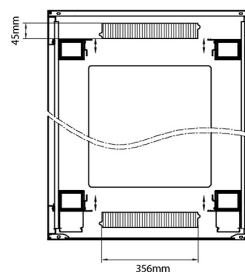

Product Specifications

Feature	Values
Number of rack units (RU)	29
Model	Comms Rack
Width	800 mm
Depth	1000 mm
Height	1490 mm
Colour	Black
Number of doors	2
Front door material	Glass
Front door locking system	One point
Rear door material	Steel
Rear door locking system	One point

Standards

Standard	Detail
ANSI/EIA-310-E	Electronic Industries Association standard for horizontal spacing, vertical hole spacing, rack opening and front panel width
BS EN 60297-3-100:2009	Mechanical structures for electronic equipment. Dimensions of mechanical structures of the 482,6 mm (19 in) series. Basic dimensions of front panels, subracks, chassis, racks and cabinets
DIN 41494 Part 1 & 7	Panel Mounting Racks For Electronics Equipments; Racks And Panels, Dimensions; Dimensions of cabinets and suites of racks

excel
without compromise.

Product drawings

Environ CR800 29U Rack 800x1000mm Glass (F) Steel (R) B/Panels F/Mgmt Black

Item Code: 542-29810-GSBF-BK

Product drawings

Front

Side

Rear

Roof

Base

Base Cut Out Dimensions

580 mm Wide
by
276 mm Deep (600 mm deep rack)
476 mm Deep (800 mm deep rack)
676 mm Deep (1000 mm deep rack)

Part Number Table

Part Number	Description
542-2486-GSBF-BK	Environ CR800 24U Rack 800x600mm Glass (F) Steel (R) B/Panels F/Mgmt Black
542-2486-GSBF-BK-FP	Environ CR800 24U Rack 800x600mm Glass (F) Steel (R) B/Panels F/Mgmt Black - F/Pack