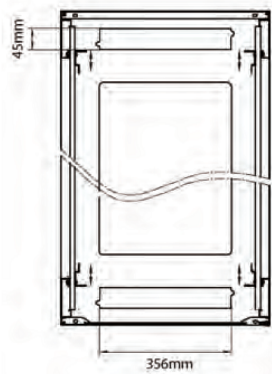

## Standards

| Standard               | Detail  |
|------------------------|---|
| ANSI/EIA-310-E         | Electronic Industries Association standard for horizontal spacing, vertical hole spacing, rack opening and front panel width  |
| BS EN 60297-3-100:2009 | Mechanical structures for electronic equipment. Dimensions of mechanical structures of the 482,6 mm (19 in) series. Basic dimensions of front panels, subracks, chassis, racks and cabinets |
| DIN 41494 Part 1 & 7   | Panel Mounting Racks For Electronics Equipments; Racks And Panels, Dimensions; Dimensions of cabinets and suites of racks   |

Front

Side

Rear

Roof

Base

Base Cut Out Dimensions

- 380 mm Wide
- by
- 276 mm Deep (600 mm deep rack)
- 476 mm Deep (800 mm deep rack)
- 676 mm Deep (1000 mm deep rack)

Part Number Table