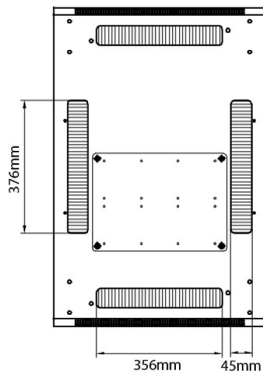

## Product Specifications

| Feature                   | Values     |
|---------------------------|------------|
| Number of rack units (RU) | 29         |
| Model                     | Comms Rack |
| Width                     | 600 mm     |
| Depth                     | 800 mm     |
| Height                    | 1490 mm    |
| Colour                    | Grey       |
| Number of doors           | 2          |
| Front door material       | Glass      |
| Front door locking system | One point  |
| Rear door material        | Steel      |
| Rear door locking system  | One point  |
| Max. load capacity        | 600 kg     |

## Standards

| Standard               | Detail  |
|------------------------|---|
| ANSI/EIA-310-E         | Electronic Industries Association standard for horizontal spacing, vertical hole spacing, rack opening and front panel width  |
| BS EN 60297-3-100:2009 | Mechanical structures for electronic equipment. Dimensions of mechanical structures of the 482,6 mm (19 in) series. Basic dimensions of front panels, subracks, chassis, racks and cabinets |
| DIN 41494 Part 1 & 7   | Panel Mounting Racks For Electronics Equipments; Racks And Panels, Dimensions; Dimensions of cabinets and suites of racks   |

Front

Side

Rear

Roof

Base

Base Cut Out Dimensions

- 380 mm Wide
- by
- 276 mm Deep (600 mm deep rack)
- 476 mm Deep (800 mm deep rack)
- 676 mm Deep (1000 mm deep rack)

Part Number Table