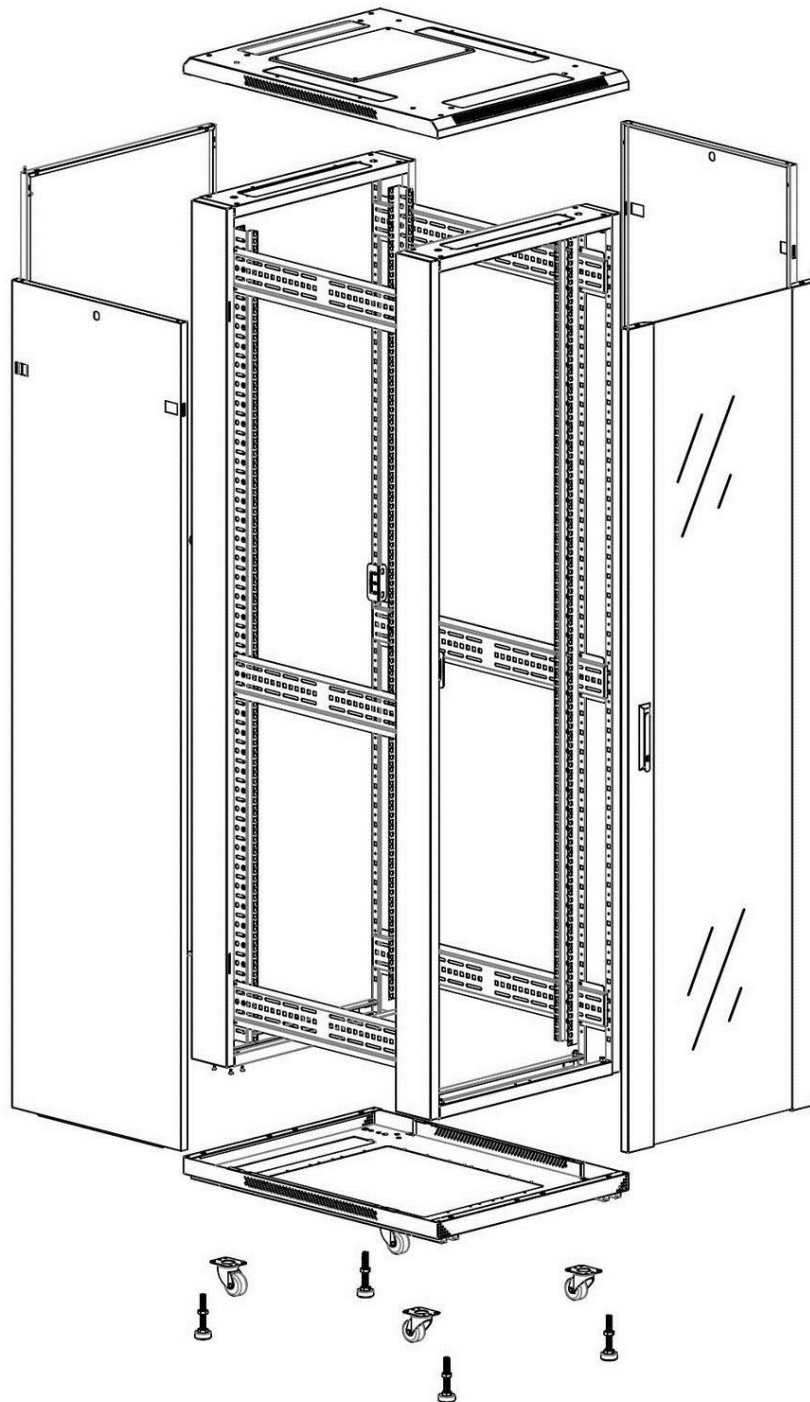

Environ CR600 29U Rack 600x800mm Glass (F) Steel
(R) B/Panels No/Mgmt Grey White - F/Pack

Item Code: 542-2968-GSBN-GW-FP

excel
without compromise.

Exploded view