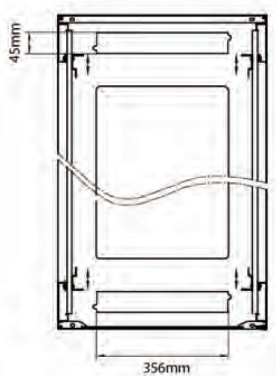

## Product Specifications

Feature	Values
Number of rack units (RU)	29
Model	Comms Rack
Width	600 mm
Depth	800 mm
Height	1490 mm
Colour	Grey
Number of doors	2
Front door material	Glass
Front door locking system	One point
Rear door material	Steel
Rear door locking system	One point
Max. load capacity	600 kg

## Standards

Standard	Detail
ANSI/EIA-310-E	Electronic Industries Association standard for horizontal spacing, vertical hole spacing, rack opening and front panel width
BS EN 60297-3-100:2009	Mechanical structures for electronic equipment. Dimensions of mechanical structures of the 482,6 mm (19 in) series. Basic dimensions of front panels, subracks, chassis, racks and cabinets
DIN 41494 Part 1 & 7	Panel Mounting Racks For Electronics Equipments; Racks And Panels, Dimensions; Dimensions of cabinets and suites of racks

## Product drawings

Front

Side

Rear

Roof

Base

### Base Cut Out Dimensions

380 mm Wide  
by  
276 mm Deep (600 mm deep rack)  
476 mm Deep (800 mm deep rack)  
676 mm Deep (1000 mm deep rack)