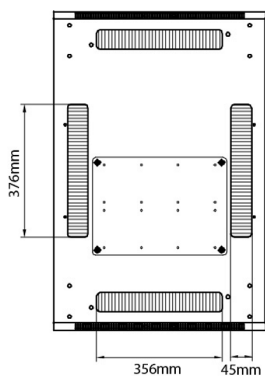

## Product Specifications

Feature	Values
Number of rack units (RU)	29
Model	Comms Rack
Width	600 mm
Depth	800 mm
Height	1490 mm
Colour	Grey
Number of doors	2
Front door material	Glass
Front door locking system	One point
Rear door material	Steel
Rear door locking system	One point
Max. load capacity	600 kg

## Standards

Standard	Detail
ANSI/EIA-310-E	Electronic Industries Association standard for horizontal spacing, vertical hole spacing, rack opening and front panel width
BS EN 60297-3-100:2009	Mechanical structures for electronic equipment. Dimensions of mechanical structures of the 482,6 mm (19 in) series. Basic dimensions of front panels, subracks, chassis, racks and cabinets
DIN 41494 Part 1 & 7	Panel Mounting Racks For Electronics Equipments; Racks And Panels, Dimensions; Dimensions of cabinets and suites of racks

## Product drawings

Front

Side

Rear

Roof

Base

### Base Cut Out Dimensions

380 mm Wide  
by  
276 mm Deep (600 mm deep rack)  
476 mm Deep (800 mm deep rack)  
676 mm Deep (1000 mm deep rack)