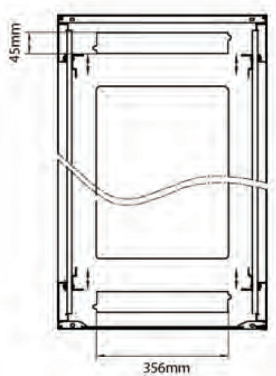

Product Specifications

Feature	Values
Number of rack units (RU)	29
Model	Comms Rack
Width	600 mm
Depth	800 mm
Height	1490 mm
Colour	Black
Number of doors	2
Front door material	Glass
Front door locking system	One point
Rear door material	Steel
Rear door locking system	One point
Max. load capacity	600 kg

Standards

Standard	Detail
ANSI/EIA-310-E	Electronic Industries Association standard for horizontal spacing, vertical hole spacing, rack opening and front panel width
BS EN 60297-3-100:2009	Mechanical structures for electronic equipment. Dimensions of mechanical structures of the 482,6 mm (19 in) series. Basic dimensions of front panels, subracks, chassis, racks and cabinets
DIN 41494 Part 1 & 7	Panel Mounting Racks For Electronics Equipments; Racks And Panels, Dimensions; Dimensions of cabinets and suites of racks

Item Code: 542-2968-GSBN-BK-FP

excel
without compromise.

Exploded view

Environ CR600 29U Rack 600x800mm Glass (F) Steel (R) B/Panels No/Mgmt Black - F/Pack

Item Code: 542-2968-GSBN-BK-FP

Product drawings

Front

Side

Rear

Roof

Base

Base Cut Out Dimensions

380 mm Wide
by
276 mm Deep (600 mm deep rack)
476 mm Deep (800 mm deep rack)
676 mm Deep (1000 mm deep rack)

Part Number Table

Part Number	Description
542-1566-GSBN-BK	Environ CR600 15U Rack 600x600mm Glass (F) Steel (R) B/Panels No/Mgmt Black
542-1566-GSBN-BK-FP	Environ CR600 15U Rack 600x600mm Glass (F) Steel (R) B/Panels No/Mgmt Black - F/Pack