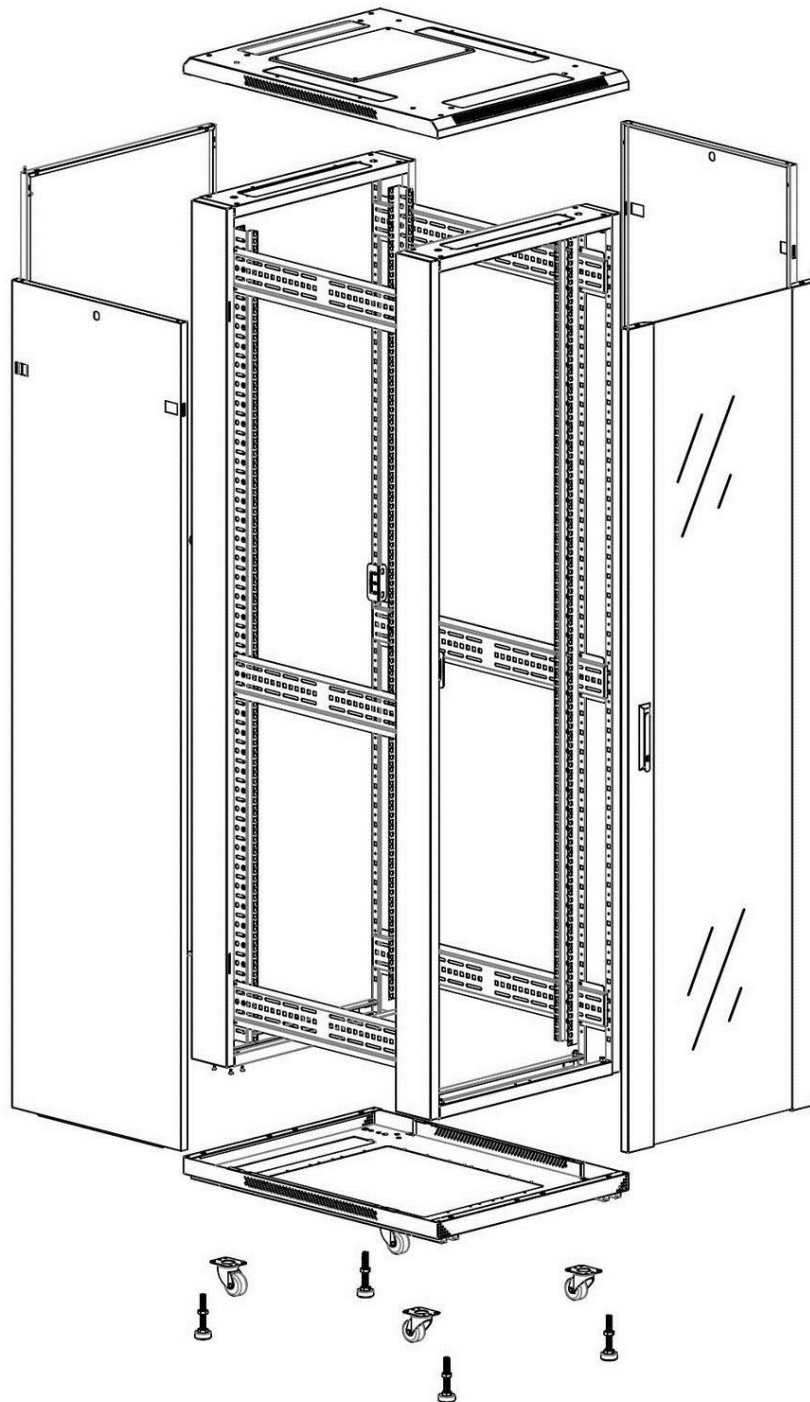

Environ CR600 29U Rack 600x800mm Glass (F) Steel
(R) B/Panels No/Mgmt Black - F/Pack

Item Code: 542-2968-GSBN-BK-FP

excel
without compromise.

Exploded view