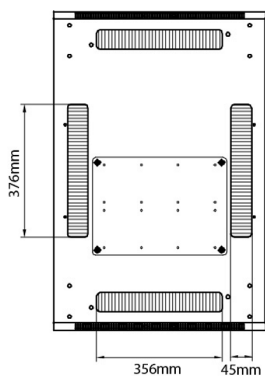

Product Specifications

Feature	Values
Number of rack units (RU)	29
Model	Comms Rack
Width	600 mm
Depth	800 mm
Height	1490 mm
Colour	Black
Number of doors	2
Front door material	Glass
Front door locking system	One point
Rear door material	Steel
Rear door locking system	One point
Max. load capacity	600 kg

Standards

Standard	Detail
ANSI/EIA-310-E	Electronic Industries Association standard for horizontal spacing, vertical hole spacing, rack opening and front panel width
BS EN 60297-3-100:2009	Mechanical structures for electronic equipment. Dimensions of mechanical structures of the 482,6 mm (19 in) series. Basic dimensions of front panels, subracks, chassis, racks and cabinets
DIN 41494 Part 1 & 7	Panel Mounting Racks For Electronics Equipments; Racks And Panels, Dimensions; Dimensions of cabinets and suites of racks

Item Code: 542-2968-GSBN-BK-FP

excel
without compromise.

Exploded view

Environ CR600 29U Rack 600x800mm Glass (F) Steel (R) B/Panels No/Mgmt Black - F/Pack

Item Code: 542-2968-GSBN-BK-FP

Product drawings

Front

Side

Rear

Roof

Base

Base Cut Out Dimensions

380 mm Wide
by
276 mm Deep (600 mm deep rack)
476 mm Deep (800 mm deep rack)
676 mm Deep (1000 mm deep rack)

Part Number Table

Part Number	Description
542-1566-GSBN-BK	Environ CR600 15U Rack 600x600mm Glass (F) Steel (R) B/Panels No/Mgmt Black
542-1566-GSBN-BK-FP	Environ CR600 15U Rack 600x600mm Glass (F) Steel (R) B/Panels No/Mgmt Black - F/Pack