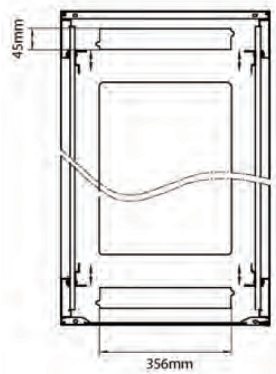

## Product Specifications

Feature	Values
Number of rack units (RU)	29
Model	Comms Rack
Width	600 mm
Depth	800 mm
Height	1490 mm
Colour	Black
Number of doors	2
Front door material	Glass
Front door locking system	One point
Rear door material	Steel
Rear door locking system	One point
Max. load capacity	600 kg

## Standards

Standard	Detail
ANSI/EIA-310-E	Electronic Industries Association standard for horizontal spacing, vertical hole spacing, rack opening and front panel width
BS EN 60297-3-100:2009	Mechanical structures for electronic equipment. Dimensions of mechanical structures of the 482,6 mm (19 in) series. Basic dimensions of front panels, subracks, chassis, racks and cabinets
DIN 41494 Part 1 & 7	Panel Mounting Racks For Electronics Equipments; Racks And Panels, Dimensions; Dimensions of cabinets and suites of racks

Rear

Roof

Base

Base Cut Out Dimensions

380 mm Wide  
by  
276 mm Deep (600 mm deep rack)  
476 mm Deep (800 mm deep rack)  
676 mm Deep (1000 mm deep rack)

Part Number Table

Part Number	Description
542-1566-GSBN-BK	Environ CR600 15U Rack 600x600mm Glass (F) Steel (R) B/Panels No/Mgmt Black
542-1566-GSBN-BK-FP	Environ CR600 15U Rack 600x600mm Glass (F) Steel (R) B/Panels No/Mgmt Black - F/Pack