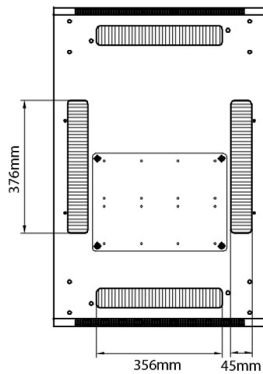

## Product Specifications

Feature	Values
Number of rack units (RU)	29
Model	Comms Rack
Width	600 mm
Depth	800 mm
Height	1490 mm
Colour	Black
Number of doors	2
Front door material	Glass
Front door locking system	One point
Rear door material	Steel
Rear door locking system	One point
Max. load capacity	600 kg

## Additional specifications

Features	Values
Material	SPCC Cold Rolled Steel
19" Rails	2.0 mm thick
Side Panels	1.0 mm thick
Other	1.2 mm thick
Front door	Swing handle cam lock
Rear door	Barrel lock
Side panels lock	Single point barrel lock
Jacking feet additional height	50-80 mm
Castors additional height	70 mm

## Standards

Standard	Detail
ANSI/EIA-310-E	Electronic Industries Association standard for horizontal spacing, vertical hole spacing, rack opening and front panel width
BS EN 60297-3-100:2009	Mechanical structures for electronic equipment. Dimensions of mechanical structures of the 482,6 mm (19 in) series. Basic dimensions of front panels, subracks, chassis, racks and cabinets
DIN 41494 Part 1 & 7	Panel Mounting Racks For Electronics Equipments; Racks And Panels, Dimensions; Dimensions of cabinets and suites of racks

Rear

Roof

Base

Base Cut Out Dimensions

380 mm Wide  
by  
276 mm Deep (600 mm deep rack)  
476 mm Deep (800 mm deep rack)  
676 mm Deep (1000 mm deep rack)

Part Number Table

Part Number	Description
542-1566-GSBN-BK	Environ CR600 15U Rack 600x600mm Glass (F) Steel (R) B/Panels No/Mgmt Black
542-1566-GSBN-BK-FP	Environ CR600 15U Rack 600x600mm Glass (F) Steel (R) B/Panels No/Mgmt Black - F/Pack