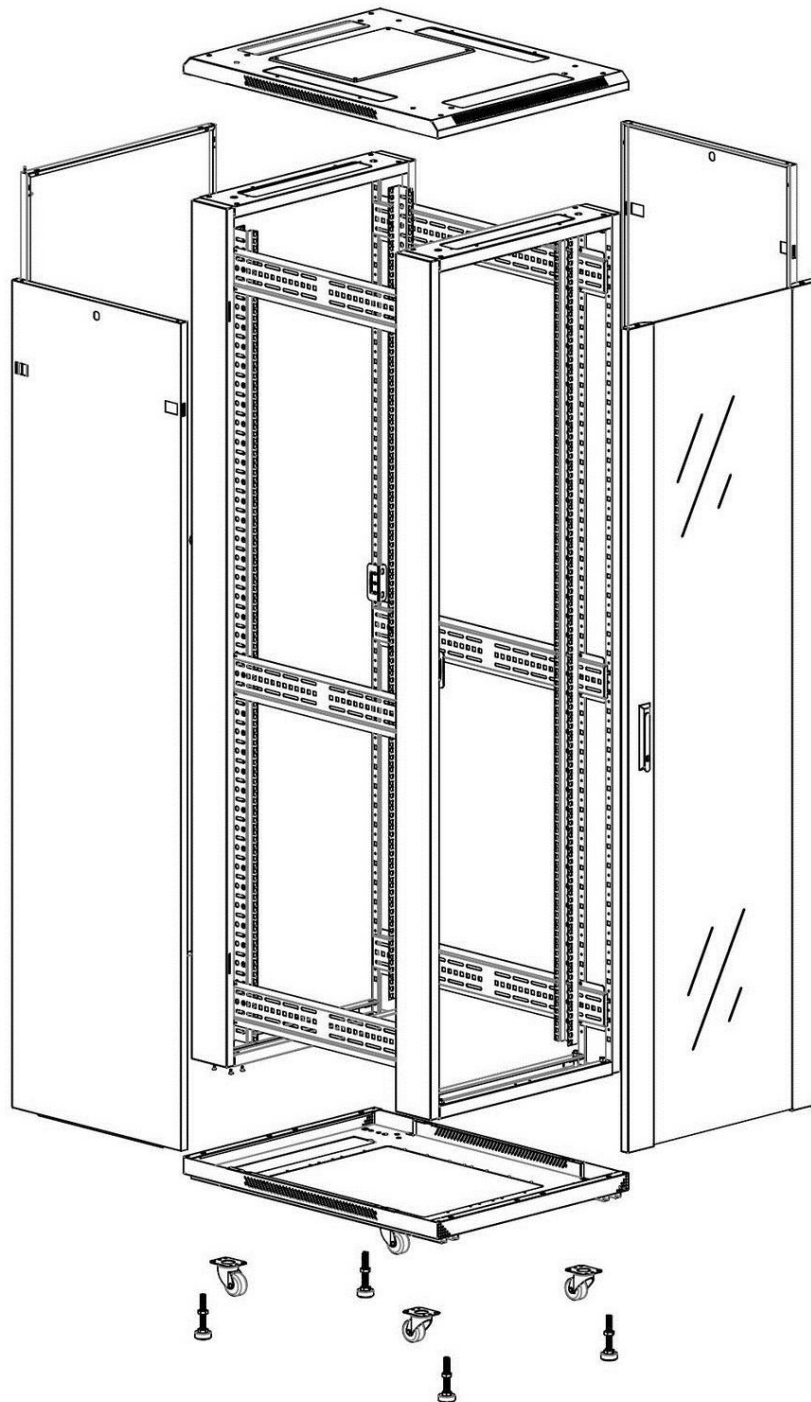

Environ CR600 29U Rack 600x800mm Glass (F) Steel
(R) B/Panels No/Mgmt Black

Item Code: 542-2968-GSBN-BK

excel
without compromise.

Exploded view