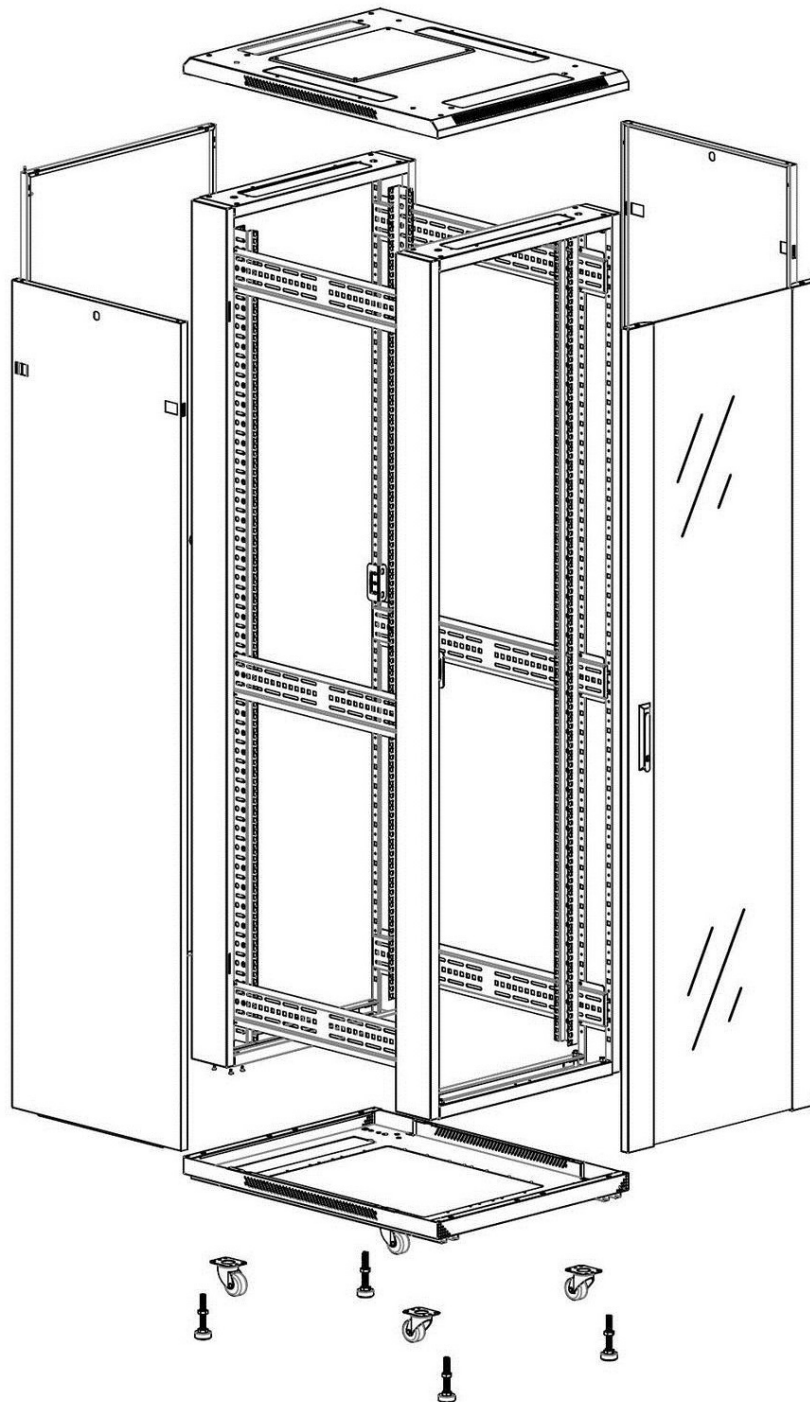

Environ CR600 29U Rack 600x600mm Glass (F) Steel
(R) B/Panels No/Mgmt Grey White - F/Pack

Item Code: 542-2966-GSBN-GW-FP

excel
without compromise.

Exploded view