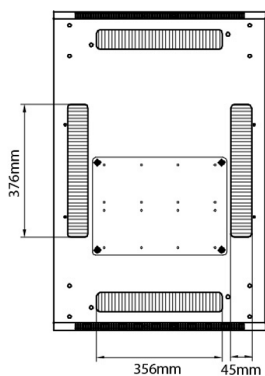

Product Specifications

Feature	Values
Number of rack units (RU)	29
Model	Comms Rack
Width	600 mm
Depth	600 mm
Height	1490 mm
Colour	Grey
Number of doors	2
Front door material	Glass
Front door locking system	One point
Rear door material	Steel
Rear door locking system	One point
Max. load capacity	600 kg

Standards

Standard	Detail
ANSI/EIA-310-E	Electronic Industries Association standard for horizontal spacing, vertical hole spacing, rack opening and front panel width
BS EN 60297-3-100:2009	Mechanical structures for electronic equipment. Dimensions of mechanical structures of the 482,6 mm (19 in) series. Basic dimensions of front panels, subracks, chassis, racks and cabinets
DIN 41494 Part 1 & 7	Panel Mounting Racks For Electronics Equipments; Racks And Panels, Dimensions; Dimensions of cabinets and suites of racks

Item Code: 542-2966-GSBN-GW-FP

excel
without compromise.

Exploded view

Environ CR600 29U Rack 600x600mm Glass (F) Steel (R) B/Panels No/Mgmt Grey White - F/Pack

Item Code: 542-2966-GSBN-GW-FP

Product drawings

Front

Side

Rear

Roof

Base

Base Cut Out Dimensions

380 mm Wide
by
276 mm Deep (600 mm deep rack)
476 mm Deep (800 mm deep rack)
676 mm Deep (1000 mm deep rack)

Part Number Table