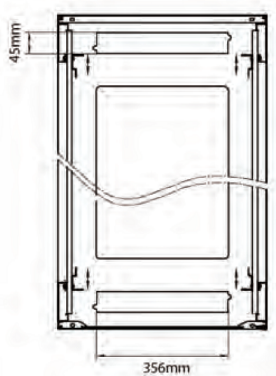

Product Specifications

Feature	Values
Number of rack units (RU)	29
Model	Comms Rack
Width	600 mm
Depth	600 mm
Height	1490 mm
Colour	Grey
Number of doors	2
Front door material	Glass
Front door locking system	One point
Rear door material	Steel
Rear door locking system	One point
Max. load capacity	600 kg

Standards

Standard	Detail
ANSI/EIA-310-E	Electronic Industries Association standard for horizontal spacing, vertical hole spacing, rack opening and front panel width
BS EN 60297-3-100:2009	Mechanical structures for electronic equipment. Dimensions of mechanical structures of the 482,6 mm (19 in) series. Basic dimensions of front panels, subracks, chassis, racks and cabinets
DIN 41494 Part 1 & 7	Panel Mounting Racks For Electronics Equipments; Racks And Panels, Dimensions; Dimensions of cabinets and suites of racks

Front

Side

Rear

Roof

Base

Base Cut Out Dimensions

380 mm Wide
by
276 mm Deep (600 mm deep rack)
476 mm Deep (800 mm deep rack)
676 mm Deep (1000 mm deep rack)

Part Number Table