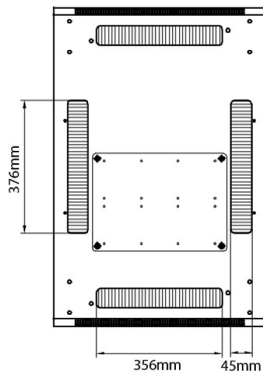

Product Specifications

| Feature | Values |
|---------------------------|------------|
| Number of rack units (RU) | 29 |
| Model | Comms Rack |
| Width | 600 mm |
| Depth | 600 mm |
| Height | 1490 mm |
| Colour | Grey |
| Number of doors | 2 |
| Front door material | Glass |
| Front door locking system | One point |
| Rear door material | Steel |
| Rear door locking system | One point |
| Max. load capacity | 600 kg |

Standards

| Standard | Detail |
|------------------------|---|
| ANSI/EIA-310-E | Electronic Industries Association standard for horizontal spacing, vertical hole spacing, rack opening and front panel width |
| BS EN 60297-3-100:2009 | Mechanical structures for electronic equipment. Dimensions of mechanical structures of the 482,6 mm (19 in) series. Basic dimensions of front panels, subracks, chassis, racks and cabinets |
| DIN 41494 Part 1 & 7 | Panel Mounting Racks For Electronics Equipments; Racks And Panels, Dimensions; Dimensions of cabinets and suites of racks |

Item Code: 542-2966-GSBN-GW

excel
without compromise.

Exploded view

Environ CR600 29U Rack 600x600mm Glass (F) Steel (R) B/Panels No/Mgmt Grey White

Item Code: 542-2966-GSBN-GW

Product drawings

Front

Side

Rear

Roof

Base

Base Cut Out Dimensions

380 mm Wide
by
276 mm Deep (600 mm deep rack)
476 mm Deep (800 mm deep rack)
676 mm Deep (1000 mm deep rack)

Part Number Table

| Part Number | Description |
|---------------------|--|
| 542-1566-GSBN-BK | Environ CR600 15U Rack 600x600mm Glass (F) Steel (R) B/Panels No/Mgmt Black |
| 542-1566-GSBN-BK-FP | Environ CR600 15U Rack 600x600mm Glass (F) Steel (R) B/Panels No/Mgmt Black - F/Pack |