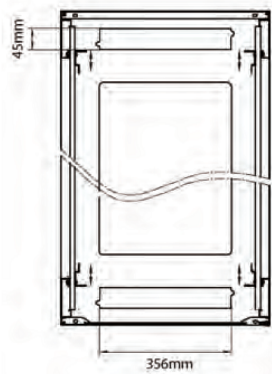

Product Specifications

| Feature | Values |
|---------------------------|------------|
| Number of rack units (RU) | 29 |
| Model | Comms Rack |
| Width | 600 mm |
| Depth | 600 mm |
| Height | 1490 mm |
| Colour | Grey |
| Number of doors | 2 |
| Front door material | Glass |
| Front door locking system | One point |
| Rear door material | Steel |
| Rear door locking system | One point |
| Max. load capacity | 600 kg |

Standards

| Standard | Detail |
|------------------------|---|
| ANSI/EIA-310-E | Electronic Industries Association standard for horizontal spacing, vertical hole spacing, rack opening and front panel width |
| BS EN 60297-3-100:2009 | Mechanical structures for electronic equipment. Dimensions of mechanical structures of the 482,6 mm (19 in) series. Basic dimensions of front panels, subracks, chassis, racks and cabinets |
| DIN 41494 Part 1 & 7 | Panel Mounting Racks For Electronics Equipments; Racks And Panels, Dimensions; Dimensions of cabinets and suites of racks |

Item Code: 542-2966-GSBN-GW

excel
without compromise.

Exploded view

Environ CR600 29U Rack 600x600mm Glass (F) Steel (R) B/Panels No/Mgmt Grey White

Item Code: 542-2966-GSBN-GW

Product drawings

Front

Side

Rear

Roof

Base

Base Cut Out Dimensions

380 mm Wide
by
276 mm Deep (600 mm deep rack)
476 mm Deep (800 mm deep rack)
676 mm Deep (1000 mm deep rack)

Part Number Table

| Part Number | Description |
|---------------------|--|
| 542-1566-GSBN-BK | Environ CR600 15U Rack 600x600mm Glass (F) Steel (R) B/Panels No/Mgmt Black |
| 542-1566-GSBN-BK-FP | Environ CR600 15U Rack 600x600mm Glass (F) Steel (R) B/Panels No/Mgmt Black - F/Pack |