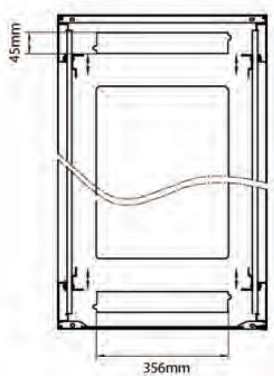

## Product Specifications

Feature	Values
Number of rack units (RU)	29
Model	Comms Rack
Width	600 mm
Depth	600 mm
Height	1490 mm
Colour	Black
Number of doors	2
Front door material	Glass
Front door locking system	One point
Rear door material	Steel
Rear door locking system	One point
Max. load capacity	600 kg

## Standards

Standard	Detail
ANSI/EIA-310-E	Electronic Industries Association standard for horizontal spacing, vertical hole spacing, rack opening and front panel width
BS EN 60297-3-100:2009	Mechanical structures for electronic equipment. Dimensions of mechanical structures of the 482,6 mm (19 in) series. Basic dimensions of front panels, subracks, chassis, racks and cabinets
DIN 41494 Part 1 & 7	Panel Mounting Racks For Electronics Equipments; Racks And Panels, Dimensions; Dimensions of cabinets and suites of racks

## Product drawings

Front

Side

Rear

Roof

Base

### Base Cut Out Dimensions

380 mm Wide  
by  
276 mm Deep (600 mm deep rack)  
476 mm Deep (800 mm deep rack)  
676 mm Deep (1000 mm deep rack)