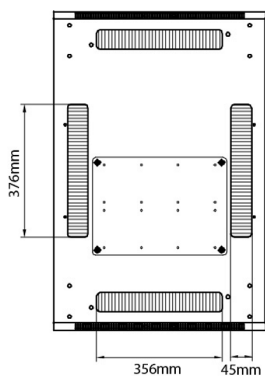

## Product Specifications

Feature	Values
Number of rack units (RU)	29
Model	Comms Rack
Width	600 mm
Depth	600 mm
Height	1490 mm
Colour	Black
Number of doors	2
Front door material	Glass
Front door locking system	One point
Rear door material	Steel
Rear door locking system	One point
Max. load capacity	600 kg

## Standards

Standard	Detail
ANSI/EIA-310-E	Electronic Industries Association standard for horizontal spacing, vertical hole spacing, rack opening and front panel width
BS EN 60297-3-100:2009	Mechanical structures for electronic equipment. Dimensions of mechanical structures of the 482,6 mm (19 in) series. Basic dimensions of front panels, subracks, chassis, racks and cabinets
DIN 41494 Part 1 & 7	Panel Mounting Racks For Electronics Equipments; Racks And Panels, Dimensions; Dimensions of cabinets and suites of racks

## Product drawings

Front

Side

Rear

Roof

Base

### Base Cut Out Dimensions

380 mm Wide  
by  
276 mm Deep (600 mm deep rack)  
476 mm Deep (800 mm deep rack)  
676 mm Deep (1000 mm deep rack)