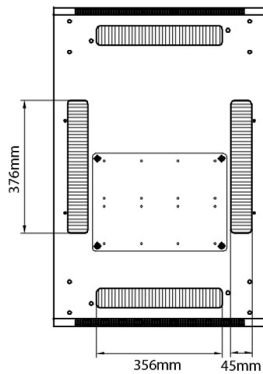

Product Specifications

| Feature | Values |
|---------------------------|------------|
| Number of rack units (RU) | 29 |
| Model | Comms Rack |
| Width | 600 mm |
| Depth | 600 mm |
| Height | 1490 mm |
| Colour | Black |
| Number of doors | 2 |
| Front door material | Glass |
| Front door locking system | One point |
| Rear door material | Steel |
| Rear door locking system | One point |
| Max. load capacity | 600 kg |

Additional specifications

| Features | Values |
|--------------------------------|--------------------------|
| Material | SPCC Cold Rolled Steel |
| 19" Rails | 2.0 mm thick |
| Side Panels | 1.0 mm thick |
| Other | 1.2 mm thick |
| Front door | Swing handle cam lock |
| Rear door | Barrel lock |
| Side panels lock | Single point barrel lock |
| Jacking feet additional height | 50-80 mm |
| Castors additional height | 70 mm |

Standards

| Standard | Detail |
|------------------------|---|
| ANSI/EIA-310-E | Electronic Industries Association standard for horizontal spacing, vertical hole spacing, rack opening and front panel width |
| BS EN 60297-3-100:2009 | Mechanical structures for electronic equipment. Dimensions of mechanical structures of the 482,6 mm (19 in) series. Basic dimensions of front panels, subracks, chassis, racks and cabinets |
| DIN 41494 Part 1 & 7 | Panel Mounting Racks For Electronics Equipments; Racks And Panels, Dimensions; Dimensions of cabinets and suites of racks |

Rear

Roof

Base

Base Cut Out Dimensions

380 mm Wide
by
276 mm Deep (600 mm deep rack)
476 mm Deep (800 mm deep rack)
676 mm Deep (1000 mm deep rack)

Part Number Table

| Part Number | Description |
|---------------------|--|
| 542-1566-GSBN-BK | Environ CR600 15U Rack 600x600mm Glass (F) Steel (R) B/Panels No/Mgmt Black |
| 542-1566-GSBN-BK-FP | Environ CR600 15U Rack 600x600mm Glass (F) Steel (R) B/Panels No/Mgmt Black - F/Pack |