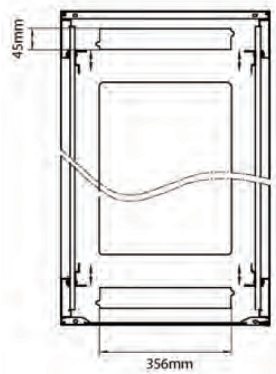

Product Specifications

| Feature | Values |
|---------------------------|------------|
| Number of rack units (RU) | 29 |
| Model | Comms Rack |
| Width | 600 mm |
| Depth | 600 mm |
| Height | 1490 mm |
| Colour | Black |
| Number of doors | 2 |
| Front door material | Glass |
| Front door locking system | One point |
| Rear door material | Steel |
| Rear door locking system | One point |
| Max. load capacity | 600 kg |

Standards

| Standard | Detail |
|------------------------|---|
| ANSI/EIA-310-E | Electronic Industries Association standard for horizontal spacing, vertical hole spacing, rack opening and front panel width |
| BS EN 60297-3-100:2009 | Mechanical structures for electronic equipment. Dimensions of mechanical structures of the 482,6 mm (19 in) series. Basic dimensions of front panels, subracks, chassis, racks and cabinets |
| DIN 41494 Part 1 & 7 | Panel Mounting Racks For Electronics Equipments; Racks And Panels, Dimensions; Dimensions of cabinets and suites of racks |

Rear

Roof

Base

Base Cut Out Dimensions

380 mm Wide
by
276 mm Deep (600 mm deep rack)
476 mm Deep (800 mm deep rack)
676 mm Deep (1000 mm deep rack)

Part Number Table

| Part Number | Description |
|---------------------|--|
| 542-1566-GSBN-BK | Environ CR600 15U Rack 600x600mm Glass (F) Steel (R) B/Panels No/Mgmt Black |
| 542-1566-GSBN-BK-FP | Environ CR600 15U Rack 600x600mm Glass (F) Steel (R) B/Panels No/Mgmt Black - F/Pack |