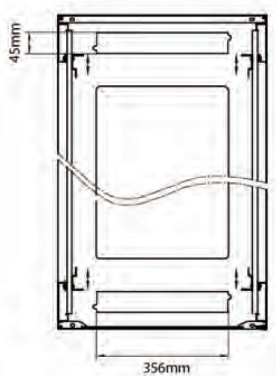

Product Specifications

Feature	Values
Number of rack units (RU)	29
Model	Comms Rack
Width	600 mm
Depth	1000 mm
Height	1490 mm
Colour	Grey
Number of doors	2
Front door material	Glass
Front door locking system	One point
Rear door material	Steel
Rear door locking system	One point
Max. load capacity	600 kg

Standards

Standard	Detail
ANSI/EIA-310-E	Electronic Industries Association standard for horizontal spacing, vertical hole spacing, rack opening and front panel width
BS EN 60297-3-100:2009	Mechanical structures for electronic equipment. Dimensions of mechanical structures of the 482,6 mm (19 in) series. Basic dimensions of front panels, subracks, chassis, racks and cabinets
DIN 41494 Part 1 & 7	Panel Mounting Racks For Electronics Equipments; Racks And Panels, Dimensions; Dimensions of cabinets and suites of racks

excel
without compromise.

Exploded view

Environ CR600 29U Rack 600x1000mm Glass (F) Steel (R) B/Panels No/Mgmt Grey White - F/Pack

Item Code: 542-29610-GSBN-GW-FP

Product drawings

Front

Side

Rear

Roof

Base

Base Cut Out Dimensions

380 mm Wide
by
276 mm Deep (600 mm deep rack)
476 mm Deep (800 mm deep rack)
676 mm Deep (1000 mm deep rack)

Part Number Table

Part Number	Description
542-1566-GSBN-BK	Environ CR600 15U Rack 600x600mm Glass (F) Steel (R) B/Panels No/Mgmt Black
542-1566-GSBN-BK-FP	Environ CR600 15U Rack 600x600mm Glass (F) Steel (R) B/Panels No/Mgmt Black - F/Pack