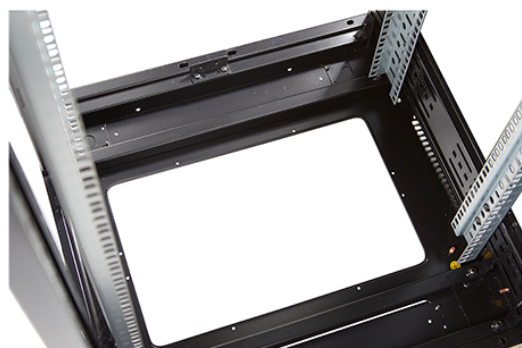

Large base entry