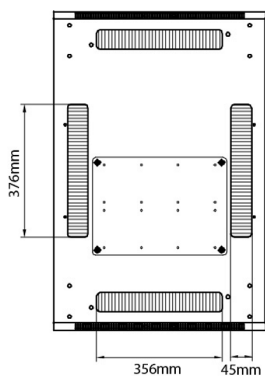

Product Specifications

Feature	Values
Number of rack units (RU)	29
Model	Comms Rack
Width	600 mm
Depth	1000 mm
Height	1490 mm
Colour	Grey
Number of doors	2
Front door material	Glass
Front door locking system	One point
Rear door material	Steel
Rear door locking system	One point
Max. load capacity	600 kg

Standards

Standard	Detail
ANSI/EIA-310-E	Electronic Industries Association standard for horizontal spacing, vertical hole spacing, rack opening and front panel width
BS EN 60297-3-100:2009	Mechanical structures for electronic equipment. Dimensions of mechanical structures of the 482,6 mm (19 in) series. Basic dimensions of front panels, subracks, chassis, racks and cabinets
DIN 41494 Part 1 & 7	Panel Mounting Racks For Electronics Equipments; Racks And Panels, Dimensions; Dimensions of cabinets and suites of racks

excel
without compromise.

Exploded view

Environ CR600 29U Rack 600x1000mm Glass (F) Steel (R) B/Panels No/Mgmt Grey White - F/Pack

Item Code: 542-29610-GSBN-GW-FP

Product drawings

Front

Side

Rear

Roof

Base

Base Cut Out Dimensions

380 mm Wide
by
276 mm Deep (600 mm deep rack)
476 mm Deep (800 mm deep rack)
676 mm Deep (1000 mm deep rack)

Part Number Table

Part Number	Description
542-1566-GSBN-BK	Environ CR600 15U Rack 600x600mm Glass (F) Steel (R) B/Panels No/Mgmt Black
542-1566-GSBN-BK-FP	Environ CR600 15U Rack 600x600mm Glass (F) Steel (R) B/Panels No/Mgmt Black - F/Pack